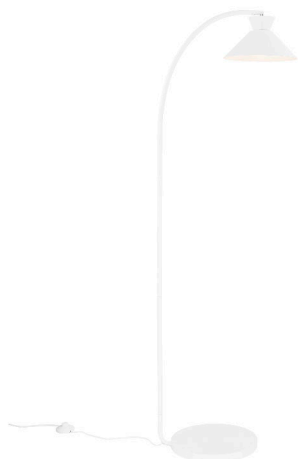

# DIAL | FLOOR LAMP | WHITE

2213394001

**nordlux®**

Voltage (V): 220-240 Volt  
 IP degree: IP20  
 Maximum bulb wattage (W): 40W  
 Class (Class 1, Class 2, Class 3):  
 Class 2 (Double isolated)  
 Bulb base: E27  
 Switch placement: On the cable  
 Parallel connection: False

Primary material: Metal  
 Color of the cable: White  
 Length of the cable (cm): 150  
 Surface material of the cable:  
 Plastic  
 Is the cable replaceable: False  
 Color: White

Height (cm): 150  
 Width (cm): 25  
 Tube Diameter (cm): 1.6  
 Shade Diameter (cm): 25  
 Length (cm): 25  
 Tilt Angle (°): 90  
 Turning Angle (°): 45

- Nordic simplicity with clean lines
- Decorative upright effect creating a floating vibe
- Updated look from the fifties and sixties
- Adjustable lamp head for a directional light

Dial is a modern and contemporary family inspired by distinctive lighting designs from the 50s. The style is Nordic and streamlined, with an open and geometric shape that allows for lots of light to shine through. The open shade creates a decorative upright effect when the light is turned on. The curved wall bracket supports the light and elegant expression.