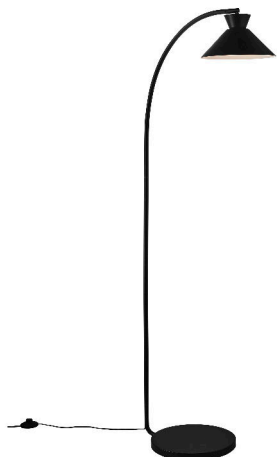

DIAL | FLOOR LAMP | BLACK

2213394003

nordlux®

Voltage (V): 220-240 Volt
 IP degree: IP20
 Maximum bulb wattage (W): 40W
 Class (Class 1, Class 2, Class 3):
 Class 2 (Double isolated)
 Bulb base: E27
 Switch placement: On the base
 Parallel connection: False

Color: Black
 Height (cm): 150
 Width (cm): 25
 Tube Diameter (cm): 1.6
 Shade Diameter (cm): 25
 Outdoor base dimension (cm): 30
 Length (cm): 25

Item Number: 2213394003
 Pcs Per Master Carton: 2
 Sales Box Height (cm): 67
 Sales Box Width(cm): 34
 Sales Box Depth (cm): 16
 Sales Box Volume m³ : 0.0364
 Product net weight (kg): 3.6

Primary material: Metal
 Secondary material: Metal
 Color of the cable: Black
 Length of the cable (cm): 150
 Surface material of the cable:
 Plastic
 Is the cable replaceable: False

EAN: 5704924013768
 TUN: 2310300

- Nordic simplicity with clean lines
- Decorative upright effect creating a floating vibe
- Updated look from the fifties and sixties
- Adjustable lamp head for a directional light

Dial is a modern and contemporary family inspired by distinctive lighting designs from the 50s. The style is Nordic and streamlined, with an open and geometric shape that allows for lots of light to shine through. The open shade creates a decorative upright effect when the light is turned on. The curved wall bracket supports the light and elegant expression.