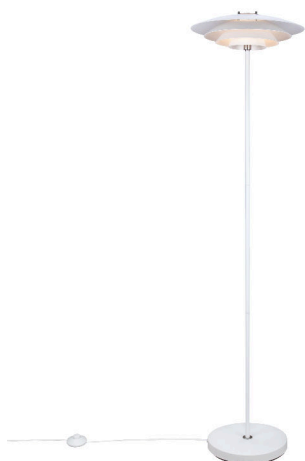

BRETAGNE | FLOOR LAMP | WHITE

2213494001

nordlux®

Voltage (V): 220-240 Volt
 IP degree: IP20
 Maximum bulb wattage (W): 25W
 Class (Class 1, Class 2, Class 3):
 Class 2 (Double isolated)
 Bulb base: G9
 Switch placement: On the cable
 Parallel connection: False

Primary material: Metal
 Secondary material: Metal
 Color of the cable: White
 Length of the cable (cm): 150
 Surface material of the cable:
 Plastic
 Is the cable replaceable: False
 Color: White

Height (cm): 150
 Width (cm): 38
 Tube Diameter (cm): 1.6
 Shade Diameter (cm): 38
 Outdoor base dimension (cm): 28
 Length (cm): 38

- Scandinavian clean and soft lines
- Multiple layered shades create a soft, diffused light
- White coloured inside for optimal light
- On/off floor switch

The Bretagne family is the epitome of Scandinavian clean and soft lines. The classic design with multiple layered shades ensure a soft, glare-free light that creates the perfect, cosy ambience.