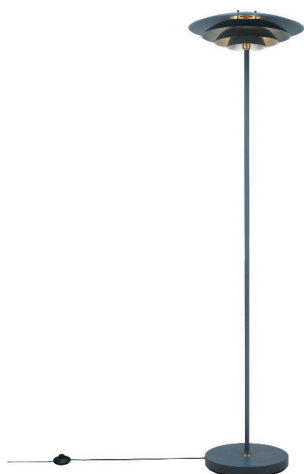

# BRETAGNE | FLOOR LAMP | GREY

2213494010

**nordlux®**

Voltage (V): 220-240 Volt  
 IP degree: IP20  
 Maximum bulb wattage (W): 25W  
 Class (Class 1, Class 2, Class 3):  
 Class 2 (Double isolated)  
 Bulb base: G9  
 Switch placement: On the cable  
 Parallel connection: False

Primary material: Metal  
 Secondary material: Metal  
 Color of the cable: Grey  
 Length of the cable (cm): 150  
 Surface material of the cable:  
 Plastic  
 Is the cable replaceable: False  
 Color: Grey

Height (cm): 150  
 Width (cm): 38  
 Tube Diameter (cm): 1.6  
 Shade Diameter (cm): 38  
 Outdoor base dimension (cm): 28  
 Length (cm): 38

EAN: 5704924012228  
 TUN: 2276966  
 Item Number: 2213494010  
 Pcs Per Master Carton: 2

Sales Box Height (cm): 43  
 Sales Box Width(cm): 43  
 Sales Box Depth (cm): 22.5  
 Sales Box Volume m³ : 0.0416  
 Product net weight (kg): 6

- Scandinavian clean and soft lines
- Multiple layered shades create a soft, diffused light
- White coloured inside for optimal light
- On/off floor switch