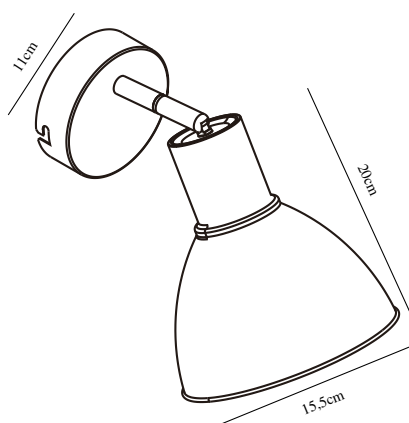

POP | WALL LIGHT | MATT BLACK

2213641003

nordlux®

Voltage (V): 220-240 Volt
 IP degree: IP20
 Maximum bulb wattage (W): 18W
 Class (Class 1, Class 2, Class 3):
 Class 2 (Double isolated)
 Bulb base: E27
 Switch placement: On the cable
 Parallel connection: False

Primary material: Metal
 Color of the cable: Black
 Length of the cable (cm): 150
 Surface material of the cable:
 Plastic
 Is the cable replaceable: True
 Color: Matt black

Height (cm): 20
 Width (cm): 19
 Shade Diameter (cm): 15.5
 Length (cm): 19
 Tilt Angle (°): 90
 Turning Angle (°): 320

EAN: 5704924012952
 TUN: 2277004
 Item Number: 2213641003
 Pcs Per Master Carton: 3

Sales Box Height (cm): 19.3
 Sales Box Width(cm): 21
 Sales Box Depth (cm): 16
 Sales Box Volume m³ : 0.0065
 Product net weight (kg): 0.54

• Contemporary and simple style • Adjustable lamp head for a directional light

Pop is a stylish, streamlined lighting design in a soft, matte finish. The brass detail on top adds an elegant touch to the classic shade. The wall lamp has an adjustable lamp head for a directional light and will hang beautifully beside your bed, sofa or above the kitchen counter.