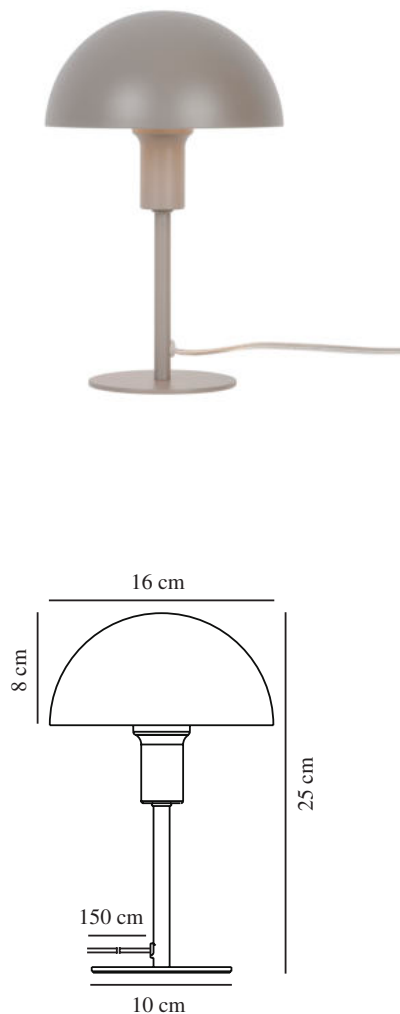

ELLEN MINI | TABLE LAMP | LIGHT BROWN

2213745009

nordlux®

Voltage (V): 220-240 Volt
 IP degree: IP20
 Maximum bulb wattage (W): 40W
 Class (Class 1, Class 2, Class 3):
 Class 2 (Double isolated)
 Socket type: E14
 Switch placement: On the cable
 Parallel connection: False

Height (cm): 25
 Width (cm): 16
 Tube Diameter (cm): 1.15
 Shade Diameter (cm): 16
 Outdoor base dimension (cm): 10
 Length (cm): 16
 Mount directly into insulation:
 False

Pcs Per Master Carton: 4
 Sales Box Height (cm): 26
 Sales Box Width(cm): 17.5
 Sales Box Depth (cm): 17.5
 Sales Box Volume m³ : 0.008
 Product net weight (kg): 0.65

Primary material: Metal
 Secondary material: Plastic
 Colour of the cable: Clear
 Length of the cable (cm): 150
 Surface material of the cable:
 Plastic
 Is the cable replaceable: False
 Colour: Light brown

EAN: 5704924014178
 TUN: 2310309
 Item Number: 2213745009

- Miniature version that is perfect for smaller spaces
- Contemporary and elegant style
- Creates a soft downlight

With references to minimalist and timeless Scandinavian design, Ellen fits beautifully into most interior designs. This colourful "mini version" is perfect for lighting up a shelf, window ledge, children's room or any area where there is little space.