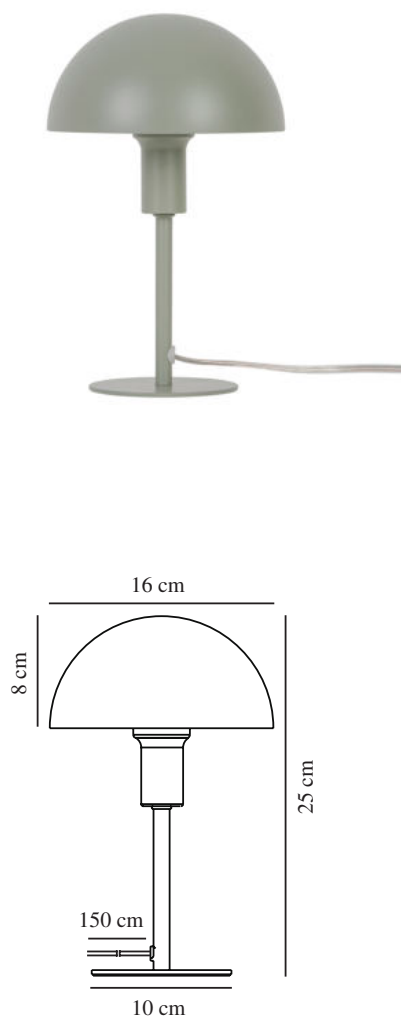

ELLEN MINI | TABLE LAMP | DUSTY GREEN

2213745023

nordlux®

Voltage (V): 220-240 Volt
IP degree: IP20
Maximum bulb wattage (W): 40W
Class (Class 1, Class 2, Class 3):
Class 2 (Double isolated)
Socket type: E14
Switch placement: On the cable
Parallel connection: False

Primary material: Metal
Secondary material: Plastic
Colour of the cable: Clear
Length of the cable (cm): 150
Surface material of the cable:
Plastic
Is the cable replaceable: False
Colour: Dusty green

Height (cm): 25
Width (cm): 16
Tube Diameter (cm): 1.15
Shade Diameter (cm): 16
Outdoor base dimension (cm): 10
Length (cm): 16
Mount directly into insulation:
False

EAN: 5704924014154
TUN: 2310307
Item Number: 2213745023

Pcs Per Master Carton: 4
Sales Box Height (cm): 26
Sales Box Width(cm): 17.5
Sales Box Depth (cm): 17.5
Sales Box Volume m³ : 0.008
Product net weight (kg): 0.65

- Miniature version that is perfect for smaller spaces
- Contemporary and elegant style
- Creates a soft downlight

With references to minimalist and timeless Scandinavian design, Ellen fits beautifully into most interior designs. This colourful "mini version" is perfect for lighting up a shelf, window ledge, children's room or any area where there is little space.