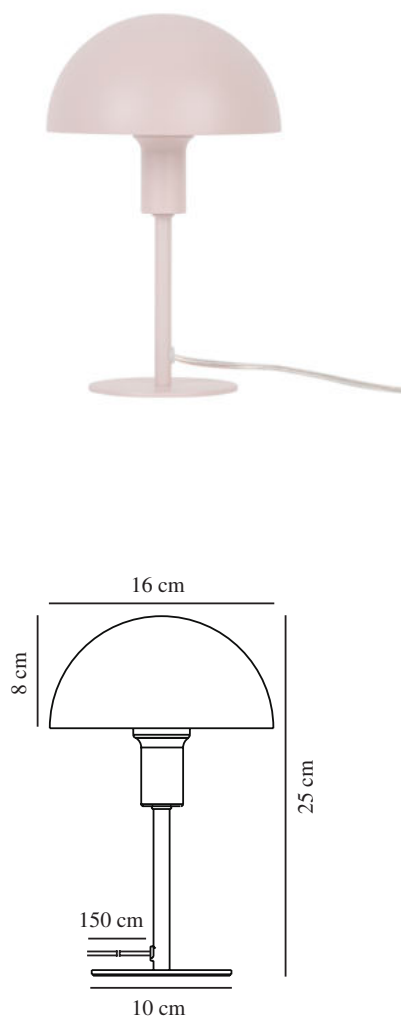

ELLEN MINI | TABLE LAMP | DUSTY ROSE

2213745057

nordlux®

Voltage (V): 220-240 Volt
 IP degree: IP20
 Maximum bulb wattage (W): 40W
 Class (Class 1, Class 2, Class 3):
 Class 2 (Double isolated)
 Socket type: E14
 Switch placement: On the cable
 Parallel connection: False

Primary material: Metal
 Secondary material: Plastic
 Colour of the cable: Clear
 Length of the cable (cm): 150
 Surface material of the cable:
 Plastic
 Is the cable replaceable: False
 Colour: Dusty rose

Height (cm): 25
 Width (cm): 16
 Tube Diameter (cm): 1.15
 Shade Diameter (cm): 16
 Outdoor base dimension (cm): 10
 Length (cm): 16
 Mount directly into insulation:
 False

EAN: 5704924014208
 TUN: 2310312
 Item Number: 2213745057

Pcs Per Master Carton: 4
 Sales Box Height (cm): 26
 Sales Box Width(cm): 17.5
 Sales Box Depth (cm): 17.5
 Sales Box Volume m³ : 0.008
 Product net weight (kg): 0.65

- Miniature version that is perfect for smaller spaces
- Contemporary and elegant style
- Creates a soft downlight