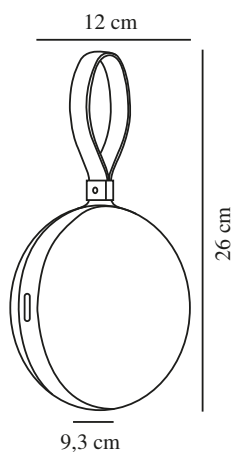

BRING TO-GO 12 | BATTERY LIGHT | WHITE/GREEN

2218013023

Voltage (V): 3.7 Volt
IP degree: IP54
Class (Class 1, Class 2, Class 3):
Class 3 (12V)
Socket type: LED Module
Switch placement: On the fixture
Parallel connection: False

Primary material: Plastic
Secondary material: Plastic
Colour of the cable: Black
Length of the cable (cm): 100
Surface material of the cable:
Plastic
Is the cable replaceable: True
Colour: White/Green

Height (cm): 26
Shade Diameter (cm): 12
Shade Height (cm): 12
Length (cm): 12
Projection (cm): 9.3

EAN: 5704924014734
TUN: 2310400
Item Number: 2218013023
Pcs Per Master Carton: 3

Sales Box Height (cm): 13
Sales Box Width(cm): 10
Sales Box Depth (cm): 13
Sales Box Volume m³ : 0.0017
Product net weight (kg): 0.229