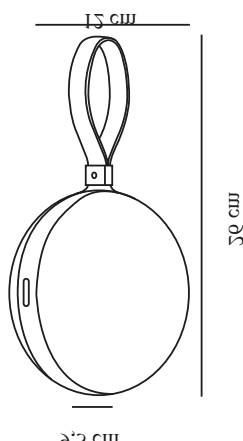

BRING TO-GO 12 | BATTERY LIGHT | WHITE/YELLOW

2218013026

Voltage (V): 3,7 Volt
IP degree: IP54
Class (Class 1, Class 2, Class 3):
Class 3 (12V)
Socket type: LED Module
Switch placement: On the fixture
Parallel connection: False

Primary material: Plastic
Secondary material: Plastic
Colour of the cable: Black
Length of the cable (cm): 100
Surface material of the cable:
Plastic
Is the cable replaceable: True
Colour: White/Yellow

Height (cm): 26
Shade Diameter (cm): 12
Shade Height (cm): 12
Length (cm): 12
Projection (cm): 9.3

EAN: 5704924014758
TUN: 2310404
Item Number: 2218013026
Pcs Per Master Carton: 3

Sales Box Height (cm): 13
Sales Box Width(cm): 10
Sales Box Depth (cm): 13
Sales Box Volume m³ : 0.0017
Product net weight (kg): 0.229