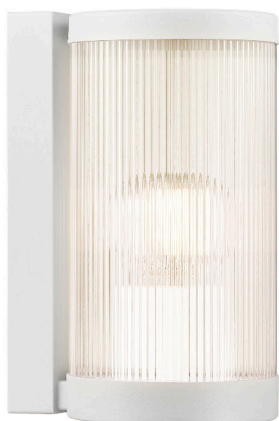

COUPAR | WALL LIGHT | WHITE

2218061001

nordlux®

Voltage (V): 220-240 Volt
 IP degree: IP54
 Maximum bulb wattage (W): 25W
 Class (Class 1, Class 2, Class 3):
 Class 1 (Earth contact)
 Bulb base: E27
 Parallel connection: True

Height (cm): 25
 Width (cm): 13
 Shade Diameter (cm): 13
 Length (cm): 13
 EAN: 5704924010606
 TUN: 2276905
 Item Number: 2218061001

Pcs Per Master Carton: 3
 Sales Box Height (cm): 26
 Sales Box Width (cm): 18
 Sales Box Depth (cm): 14
 Sales Box Volume m³ : 0.0066
 Product net weight (kg): 0.96

Primary material: Plastic
 Secondary material: Aluminium
 Suitable for Seaside: No
 Color: White

- Durable, powder coated metal
- Ripped diffuser creates a pleasant light
- Parallel connection possible

The Coupar series by Danish design duo Says Who exhibits a modern take on the traditional lantern. With clean lines and yet a soft, rounded design expression, the series effortlessly combines classic characteristics with a modern, contemporary look. The ribbed glass ensures a pleasant, diffused ambience while casting an interesting play of light. Carried out in durable powder coated metal.