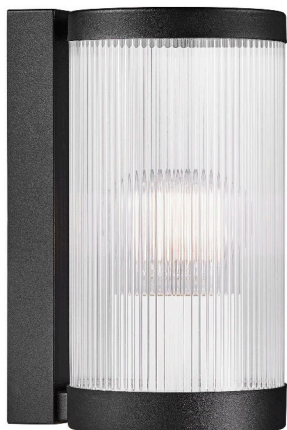

COUPAR | WALL LIGHT | BLACK

2218061003

nordlux®

Voltage (V): 220-240 Volt
 IP degree: IP54
 Maximum bulb wattage (W): 25W
 Class (Class 1, Class 2, Class 3):
 Class 1 (Earth contact)
 Bulb base: E27
 Parallel connection: True

Height (cm): 25
 Width (cm): 13
 Shade Diameter (cm): 13
 Length (cm): 13
 EAN: 5704924010613
 TUN: 2276848
 Item Number: 2218061003

Pcs Per Master Carton: 3
 Sales Box Height (cm): 26
 Sales Box Width(cm): 18
 Sales Box Depth (cm): 14
 Sales Box Volume m³ : 0.0066
 Product net weight (kg): 0.96

Primary material: Plastic
 Secondary material: Aluminium
 Suitable for Seaside: No
 Color: Black

- Durable, powder coated metal
- Ripped diffuser creates a pleasant light
- Parallel connection possible

The Coupar series by Danish design duo Says Who exhibits a modern take on the traditional lantern. With clean lines and yet a soft, rounded design expression, the series effortlessly combines classic characteristics with a modern, contemporary look. The ribbed glass ensures a pleasant, diffused ambience while casting an interesting play of light. Carried out in durable powder coated metal.