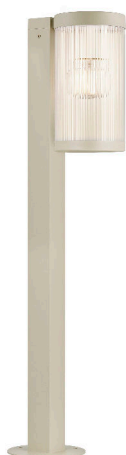

COUPAR | GARDEN LIGHT | SANDED

2218088008

nordlux®

Voltage (V): 220-240 Volt
 IP degree: IP54
 Maximum bulb wattage (W): 25W
 Class (Class 1, Class 2, Class 3):
 Class 1 (Earth contact)
 Bulb base: E27
 Parallel connection: True

Height (cm): 80
 Width (cm): 14.5
 Tube Diameter (cm): 5
 Shade Diameter (cm): 13
 Outdoor base dimension (cm):
 145
 Length (cm): 14.5

Pcs Per Master Carton: 3
 Sales Box Height (cm): 81
 Sales Box Width (cm): 24.5
 Sales Box Depth (cm): 15.5
 Sales Box Volume m³ : 0.0308
 Product net weight (kg): 1.65

Primary material: Aluminium
 Secondary material: Plastic
 Suitable for Seaside: No
 Color: Sanded

EAN: 5704924010682
 TUN: 2276881
 Item Number: 2218088008

- Durable, powder coated metal
- Ripped diffuser creates a pleasant light
- Parallel connection possible

The Coupar series by Danish design duo Says Who exhibits a modern take on the traditional lantern. With clean lines and yet a soft, rounded design expression, the series effortlessly combines classic characteristics with a modern, contemporary look. The ribbed glass ensures a pleasant, diffused ambience while casting an interesting play of light. Carried out in durable powder coated metal. Easy installation in ground with the Nordlux base unit.