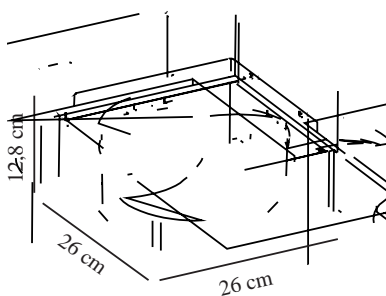

GRIFFIN | CEILING LIGHT | SMOKED

2218126047

nordlux®

Voltage (V): 220-240 Volt

IP degree: IP44

Maximum bulb wattage (W): 15W

Class (Class 1, Class 2, Class 3):

Class 2 (Double isolated)

Socket type: E27

Parallel connection: True

Height (cm): 12.8

Width (cm): 26

Length (cm): 26

EAN: 5704924010767

TUN: 2276900

Item Number: 2218126047

Pcs Per Master Carton: 3

Sales Box Height (cm): 27

Sales Box Width(cm): 27

Sales Box Depth (cm): 14

Sales Box Volume m³ : 0.0102

Primary material: Metal

Secondary material: Plastic

Colour: Smoked

- Streamlined, modern design
- Smoked plastic diffuser creates a pleasant light
- Durable, powder coated metal

Designed by Danish designers Says Who, Griffin is a series of streamlined and modern outdoor lights that fit both classic and more contemporary architecture. The stringent lines make up the core of the lamp while providing a light and airy design language. The smoked diffuser ensures a pleasant light – perfect for lighting up your dark outdoor areas.