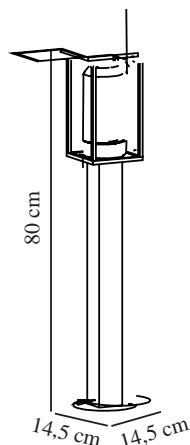

# GRIFFIN | GARDEN LIGHT | SMOKED

2218158047

**nordlux®**

Voltage (V): 220-240 Volt

IP degree: IP44

Maximum bulb wattage (W): 15W

Class (Class 1, Class 2, Class 3):

Class 1 (Earth contact)

Socket type: E27

Parallel connection: True

Height (cm): 80

Width (cm): 14.5

EAN: 5704924010828

TUN: 2276903

Item Number: 2218158047

Pcs Per Master Carton: 3

Sales Box Height (cm): 82

Sales Box Width(cm): 16

Sales Box Depth (cm): 16

Sales Box Volume m<sup>3</sup> : 0.021

Primary material: Metal

Secondary material: Plastic

Colour: Smoked

- Streamlined, modern design
- Smoked plastic diffuser creates a pleasant light
- Durable, powder coated metal