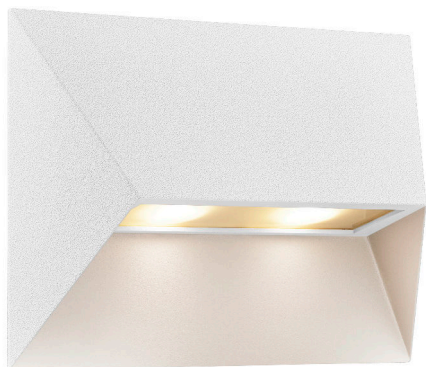

PONTIO 27 | WALL LIGHT | WHITE

2218191001

nordlux®

Voltage (V): 220-240 Volt
 IP degree: IP54
 Maximum bulb wattage (W): 25W
 Class (Class 1, Class 2, Class 3):
 Class 1 (Earth contact)
 Bulb base: GU10
 Parallel connection: True

Height (cm): 19
 Width (cm): 27
 Length (cm): 27
 EAN: 5704924010873
 TUN: 2276878
 Item Number: 2218191001

Pcs Per Master Carton: 3
 Sales Box Height (cm): 28.5
 Sales Box Width(cm): 20.5
 Sales Box Depth (cm): 10.5
 Sales Box Volume m³ : 0.0061
 Product net weight (kg): 1.1

Primary material: Aluminium
 Suitable for Seaside: No
 Color: White

- Architectural design • Parallel connection possible
- Double sockets for extra light output • Space for house number or resident text

Pontio is a series of outdoor lights by Danish design duo Says Who in a streamlined, architectural design. The geometric shape adds a modern, yet timeless expression to your home - while the oblique shade provides a unique and interesting look from all angles. The large, illuminated plate is the perfect place to highlight the resident's house number or names. Matte, slightly textured surface in painted aluminium.