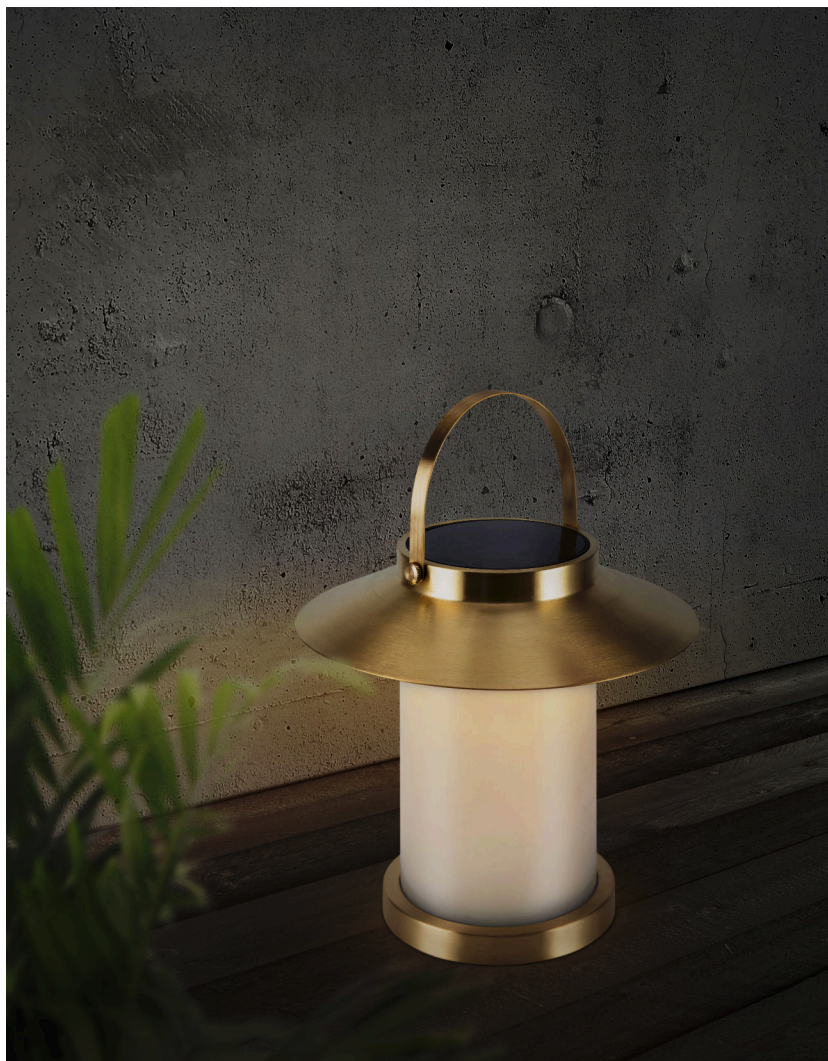

TEMPLE TO-GO 30 TO GO | BATTERY LIGHT | BRASS

2218325035

Voltage (V): 220-240 Volt
IP degree: IP54
Class (Class 1, Class 2, Class 3):
Class 3 (12V)
Bulb base: LED Module
Switch placement: On the base
Parallel connection: False

Primary material: Brass
Secondary material: Plastic
Color of the cable: Black
Length of the cable (cm): 100
Surface material of the cable:
Plastic
Suitable for Seaside: Yes
Color: Brass

Height (cm): 22.2
Width (cm): 22.6
Shade Diameter (cm): 22.6
Outdoor base dimension (cm):
13,8
Length (cm): 22.6

Brightness of light (Lumen): 106
Color Temperature (K): 3000
Ra-value : 80
Battery lasting time for each
lumen: 5-5.5 hours

- Solar charged • Turns on automatically when darkness falls • 5 year LED guarantee
- Durable material that is well-suited for harsh weather • 15 year warranty on extensive corrosion

Temple is a portable, solar powered lamp by Danish design duo Says Who that balances elements from the classic lantern with a modern, streamlined design. Temple is the perfect light for your garden, terrace or balcony as it turns on automatically when darkness falls and provides a cosy, yet practical light. Made from durable brass that is well suited for harsh weather.