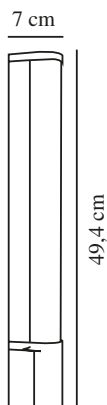

MALAIKA 49 | WALL LIGHT | WHITE

2310201001

nordlux®

Voltage (V): 230 Volt
 IP degree: IP44
 Class (Class 1, Class 2, Class 3):
 Class 1 (Earth contact)
 Socket type: LED Module
 Switch placement: On the fixture
 Parallel connection: False

Primary material: Aluminium
 Secondary material: Plastic
 Colour: White

Height (cm): 7
 Width (cm): 5.5
 Length (cm): 49.4
 Projection (cm): 5.5
 Tilt Angle (°): 0
 Turning Angle (°): 0

EAN: 5704924016059
 TUN: 2326321
 Item Number: 2310201001
 Pcs Per Master Carton: 6
 Sales Box Height (cm): 8.5

Sales Box Width(cm): 51
 Sales Box Depth (cm): 7
 Sales Box Volume m³ : 0.003
 Product net weight (kg): 0.5

Brightness of light (Lumen): 540
 Colour temperature (Kelvin): 3000
 Ra-value : 80
 Lifetime (hours): 20000
 Energy class: E
 Actual watt (W): 6