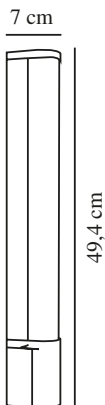

MALAIKA 49 | WALL LIGHT | BLACK

2310201003

nordlux®

Voltage (V): 230 Volt
 IP degree: IP44
 Class (Class 1, Class 2, Class 3):
 Class 1 (Earth contact)
 Socket type: LED Module
 Switch placement: On the fixture
 Parallel connection: False

Primary material: Aluminium
 Secondary material: Plastic
 Colour: Black

Height (cm): 7
 Width (cm): 5.5
 Length (cm): 49.4
 Projection (cm): 5.5
 Tilt Angle (°): 0
 Turning Angle (°): 0

EAN: 5704924016066
 TUN: 2326323
 Item Number: 2310201003
 Pcs Per Master Carton: 6
 Sales Box Height (cm): 8.5

Sales Box Width(cm): 51
 Sales Box Depth (cm): 7
 Sales Box Volume m³ : 0.003
 Product net weight (kg): 0.5

Brightness of light (Lumen): 540
 Colour temperature (Kelvin): 3000
 Ra-value : 80
 Lifetime (hours): 20000
 Energy class: E
 Actual watt (W): 6