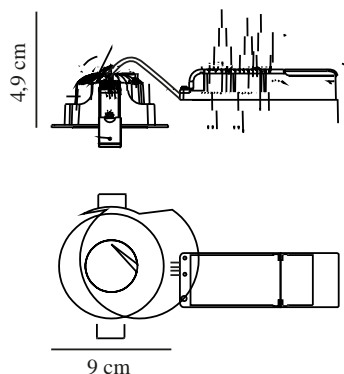

ALBRIC | DOWNLIGHT | WHITE

2310340001

nordlux[®]

Voltage (V): 220-240 Volt
 IP degree: IP44
 Class (Class 1, Class 2, Class 3):
 Class 2 (Double isolated)
 Socket type: LED Module
 Parallel connection: True

Primary material: Aluminium
 Secondary material: Plastic
 Colour of the cable: Black
 Length of the cable (cm): 24
 Surface material of the cable:
 Plastic
 Is the cable replaceable: False
 Colour: White

Height (cm): 4.9
 Mount directly into insulation: True
 EAN: 5704924016141
 TUN: 2326250
 Item Number: 2310340001

Pcs Per Master Carton: 6
 Sales Box Height (cm): 7.5
 Sales Box Width(cm): 13.5
 Sales Box Depth (cm): 11.5
 Sales Box Volume m³ : 0.0012
 Product net weight (kg): 0.259

Brightness of light (Lumen): 620
 Colour temperature (Kelvin): 2700
 Ra-value : 90
 Lifetime (hours): 40000
 Beam angle (°) : 38
 Candela (cd) (for directional lamp only): 1320
 Actual watt (W): 8

- Suitable for the bathroom (IP44) • Long LED lifespan (40,000 hours) • Natural light (RA90)
- Glare-free light • Can be mounted directly into insulation • 5-year LED guarantee