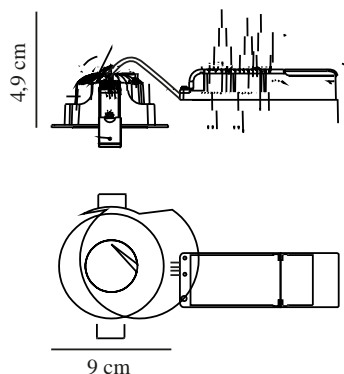

ALBRIC | DOWNLIGHT | BLACK

2310340003

nordlux®