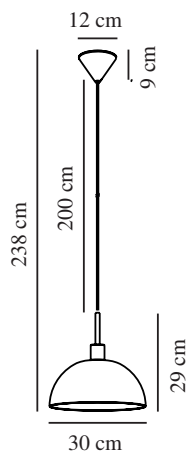

ELLEN 30 | PENDANT | OPAL WHITE

2312003001

nordlux®

Voltage (V): 220-240 Volt
 IP degree: IP20
 Maximum bulb wattage (W): 40W
 Class (Class 1, Class 2, Class 3):
 Class 2 (Double isolated)
 Socket type: E27
 Parallel connection: False

Primary material: Glass
 Secondary material: Metal
 Colour of the cable: White
 Length of the cable (cm): 200
 Surface material of the cable:
 Plastic
 Is the cable replaceable: False
 Colour: Opal white

Height (cm): 29
 Width (cm): 30
 Shade Diameter (cm): 30
 Length (cm): 30
 Mount directly into insulation:
 False

EAN: 5704924015632
 TUN: 2326280
 Item Number: 2312003001

Pcs Per Master Carton: 3
 Sales Box Height (cm): 34
 Sales Box Width(cm): 34
 Sales Box Depth (cm): 19
 Sales Box Volume m³ : 0.022
 Product net weight (kg): 1.25