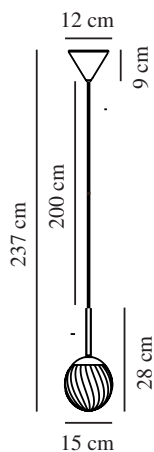

CHISELL 15 | PENDANT | BRASS

2312053035

nordlux®

Voltage (V): 220-240 Volt
 IP degree: IP20
 Maximum bulb wattage (W): 25W
 Class (Class 1, Class 2, Class 3):
 Class 2 (Double isolated)
 Socket type: E14
 Parallel connection: False

Primary material: Metal
 Secondary material: Glass
 Colour of the cable: White
 Length of the cable (cm): 200
 Surface material of the cable:
 Textile
 Is the cable replaceable: False
 Colour: Brass

Height (cm): 28
 Width (cm): 15
 Shade Diameter (cm): 15
 Length (cm): 15
 Mount directly into insulation:
 False

EAN: 5704924015649
 TUN: 2326276
 Item Number: 2312053035

Pcs Per Master Carton: 3
 Sales Box Height (cm): 22
 Sales Box Width(cm): 17
 Sales Box Depth (cm): 17
 Sales Box Volume m³ : 0.0064
 Product net weight (kg): 0.66