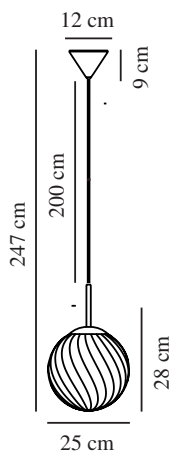

CHISELL 25 | PENDANT | BRASS

2312073035

nordlux®

Voltage (V): 220-240 Volt
 IP degree: IP20
 Maximum bulb wattage (W): 40W
 Class (Class 1, Class 2, Class 3):
 Class 2 (Double isolated)
 Socket type: E27
 Parallel connection: False

Primary material: Metal
 Secondary material: Glass
 Colour of the cable: White
 Length of the cable (cm): 200
 Surface material of the cable:
 Textile
 Is the cable replaceable: False
 Colour: Brass

Height (cm): 38
 Width (cm): 25
 Shade Diameter (cm): 25
 Length (cm): 25
 Mount directly into insulation:
 False

EAN: 5704924015656
 TUN: 2326277
 Item Number: 2312073035

Pcs Per Master Carton: 3
 Sales Box Height (cm): 32
 Sales Box Width (cm): 30
 Sales Box Depth (cm): 30
 Sales Box Volume m³ : 0.0288
 Product net weight (kg): 1.37