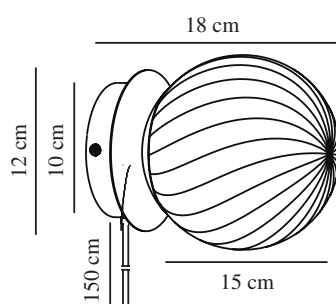

**CHISELL | WALL LIGHT | BRASS**

2312111035

**nordlux®**

Voltage (V): 220-240 Volt  
 IP degree: IP20  
 Maximum bulb wattage (W): 25W  
 Class (Class 1, Class 2, Class 3):  
 Class 2 (Double isolated)  
 Socket type: E14  
 Switch placement: On the cable  
 Parallel connection: False

Primary material: Metal  
 Secondary material: Glass  
 Colour of the cable: White  
 Length of the cable (cm): 150  
 Surface material of the cable:  
 Plastic  
 Is the cable replaceable: True  
 Colour: Brass

Height (cm): 15  
 Width (cm): 18  
 Shade Diameter (cm): 15  
 Outdoor base dimension (cm): 10  
 Length (cm): 18  
 Mount directly into insulation:  
 False

EAN: 5704924015663  
 TUN: 2326301  
 Item Number: 2312111035

Pcs Per Master Carton: 3  
 Sales Box Height (cm): 22  
 Sales Box Width(cm): 17  
 Sales Box Depth (cm): 17  
 Sales Box Volume m<sup>3</sup> : 0.0064  
 Product net weight (kg): 0.72

• Glamorous Art Deco style • The swirled glass dome provides a beautiful light effect