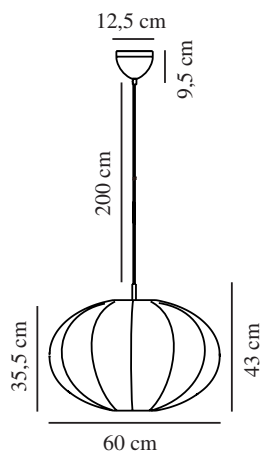

AERON 60 | PENDANT | WHITE

2312173001

nordlux®

Voltage (V): 220-240 Volt
 IP degree: IP20
 Maximum bulb wattage (W): 40W
 Class (Class 1, Class 2, Class 3):
 Class 2 (Double isolated)
 Socket type: E27
 Parallel connection: False

Primary material: Textile
 Secondary material: Metal
 Colour of the cable: White
 Length of the cable (cm): 200
 Surface material of the cable:
 Plastic
 Is the cable replaceable: False
 Colour: White

Height (cm): 43
 Width (cm): 60
 Shade Diameter (cm): 60
 Length (cm): 60
 Mount directly into insulation:
 False

EAN: 5704924015687
 TUN: 2326249
 Item Number: 2312173001

Pcs Per Master Carton: 3
 Sales Box Height (cm): 37
 Sales Box Width(cm): 29
 Sales Box Depth (cm): 13
 Sales Box Volume m³ : 0.0139
 Product net weight (kg): 0.98