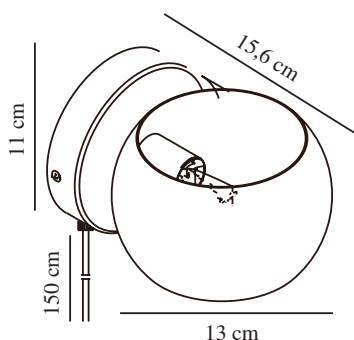

**BELIR | WALL LIGHT | WHITE**

2312201001

**nordlux®**

Voltage (V): 220-240 Volt  
 IP degree: IP20  
 Maximum bulb wattage (W): 5W  
 Class (Class 1, Class 2, Class 3):  
 Class 2 (Double isolated)  
 Socket type: G9  
 Switch placement: On the cable  
 Parallel connection: False

Primary material: Metal  
 Secondary material: Plastic  
 Colour of the cable: White  
 Length of the cable (cm): 150  
 Surface material of the cable:  
 Plastic  
 Is the cable replaceable: True  
 Colour: White

Height (cm): 11  
 Width (cm): 15.6  
 Shade Diameter (cm): 13  
 Outdoor base dimension (cm): 11  
 Mount directly into insulation:  
 False  
 Turning Angle (°): 320

EAN: 5704924015700  
 TUN: 2326291  
 Item Number: 2312201001

Pcs Per Master Carton: 3  
 Sales Box Height (cm): 17  
 Sales Box Width(cm): 14  
 Sales Box Depth (cm): 12  
 Sales Box Volume m<sup>3</sup> : 0.0029  
 Product net weight (kg): 0.36

- Lights both up and down • Turnable shade (360°)
- Create interest by using more lamps that all point in different directions