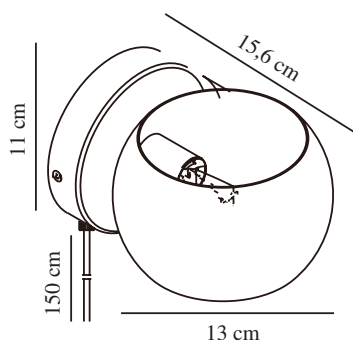

**BELIR | WALL LIGHT | BLACK**

2312201003

**nordlux®**

Voltage (V): 220-240 Volt  
 IP degree: IP20  
 Maximum bulb wattage (W): 5W  
 Class (Class 1, Class 2, Class 3):  
 Class 2 (Double isolated)  
 Socket type: G9  
 Switch placement: On the cable  
 Parallel connection: False

Primary material: Metal  
 Secondary material: Plastic  
 Colour of the cable: Black  
 Length of the cable (cm): 150  
 Surface material of the cable:  
 Plastic  
 Is the cable replaceable: True  
 Colour: Black

Height (cm): 11  
 Width (cm): 15.6  
 Shade Diameter (cm): 13  
 Outdoor base dimension (cm): 11  
 Mount directly into insulation:  
 False  
 Turning Angle (°): 320

EAN: 5704924015694  
 TUN: 2326294  
 Item Number: 2312201003

Pcs Per Master Carton: 3  
 Sales Box Height (cm): 17  
 Sales Box Width(cm): 14  
 Sales Box Depth (cm): 12  
 Sales Box Volume m<sup>3</sup> : 0.0029  
 Product net weight (kg): 0.36

- Lights both up and down • Turnable shade (360°)
- Create interest by using more lamps that all point in different directions