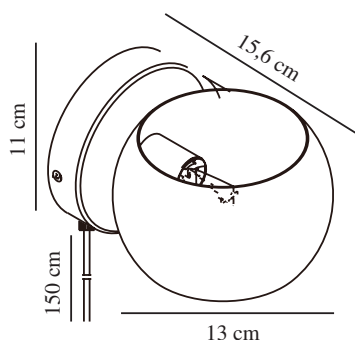

BELIR | WALL LIGHT | BROWN

2312201018

nordlux®

Voltage (V): 220-240 Volt
 IP degree: IP20
 Maximum bulb wattage (W): 5W
 Class (Class 1, Class 2, Class 3):
 Class 2 (Double isolated)
 Socket type: G9
 Switch placement: On the cable
 Parallel connection: False

Primary material: Metal
 Secondary material: Plastic
 Colour of the cable: White
 Length of the cable (cm): 150
 Surface material of the cable:
 Plastic
 Is the cable replaceable: True
 Colour: Brown

Height (cm): 11
 Width (cm): 15.6
 Shade Diameter (cm): 13
 Outdoor base dimension (cm): 11
 Mount directly into insulation:
 False
 Turning Angle (°): 320

EAN: 5704924015724
 TUN: 2326292
 Item Number: 2312201018

Pcs Per Master Carton: 3
 Sales Box Height (cm): 17
 Sales Box Width(cm): 14
 Sales Box Depth (cm): 12
 Sales Box Volume m³ : 0.0029
 Product net weight (kg): 0.36