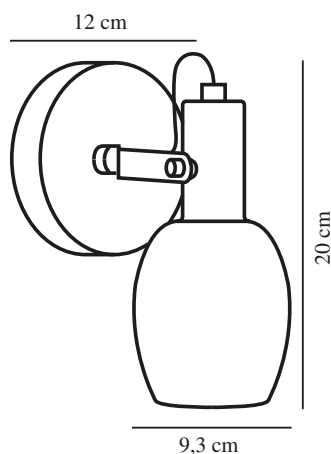

ARILD | WALL LIGHT | BLACK

2312291003

nordlux®

Voltage (V): 220-240 Volt
 IP degree: IP20
 Maximum bulb wattage (W): 40W
 Class (Class 1, Class 2, Class 3):
 Class 2 (Double isolated)
 Socket type: E14
 Switch placement: On the cable
 Parallel connection: False

Primary material: Metal
 Secondary material: Glass
 Colour of the cable: Black
 Length of the cable (cm): 150
 Surface material of the cable:
 Textile
 Is the cable replaceable: True
 Colour: Black

Height (cm): 20
 Width (cm): 12
 Shade Diameter (cm): 9.3
 Length (cm): 12
 Mount directly into insulation:
 False
 Turning Angle (°): 355

EAN: 5704924015779
 TUN: 2326289
 Item Number: 2312291003

Pcs Per Master Carton: 3
 Sales Box Height (cm): 15
 Sales Box Width(cm): 18
 Sales Box Depth (cm): 13
 Sales Box Volume m³ : 0.0035
 Product net weight (kg): 0.45