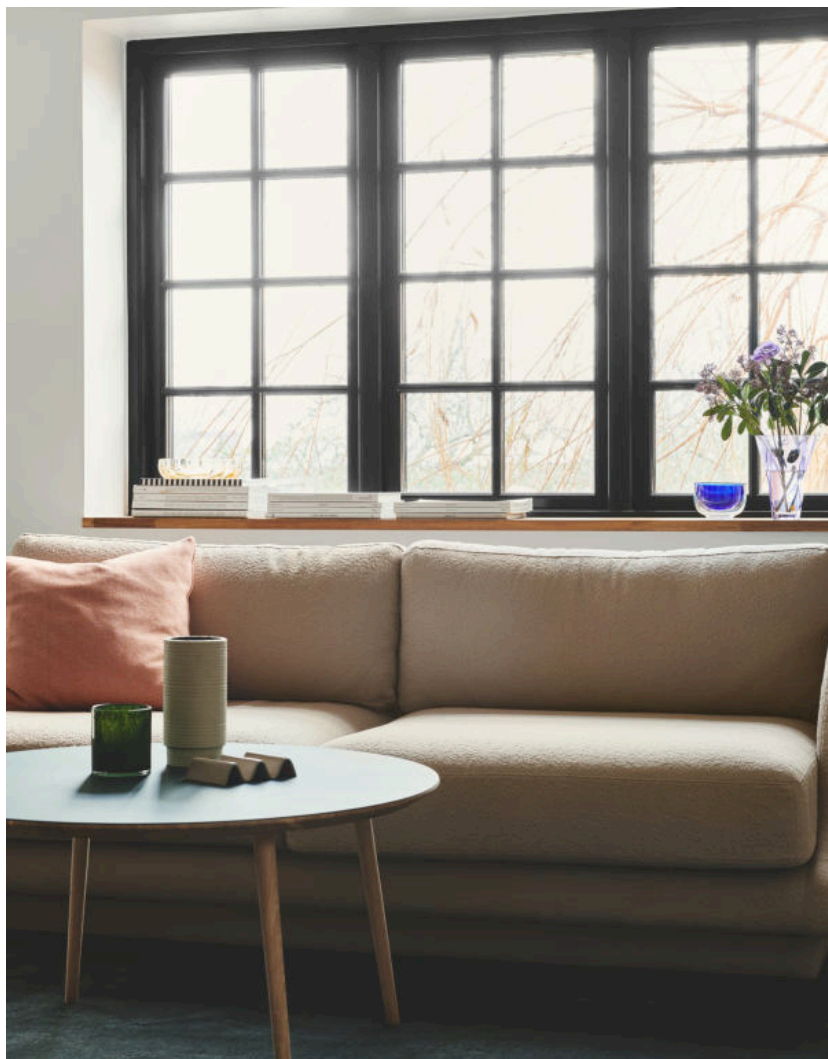

ARILD | FLOOR LAMP | BLACK

2312324003

nordlux®

Voltage (V): 220-240 Volt
IP degree: IP20
Maximum bulb wattage (W): 40W
Class (Class 1, Class 2, Class 3):
Class 2 (Double isolated)
Socket type: E14
Switch placement: On the cable
Parallel connection: False

Primary material: Metal
Secondary material: Glass
Colour of the cable: Black
Length of the cable (cm): 180
Surface material of the cable:
Textile
Is the cable replaceable: False
Colour: Black

Height (cm): 140
Width (cm): 31
Tube Diameter (cm): 1.56
Shade Diameter (cm): 9.3
Outdoor base dimension (cm):
24.7
Length (cm): 31
Mount directly into insulation:
False
Turning Angle (°): 355

EAN: 5704924015793
TUN: 2326256

Item Number: 2312324003
Pcs Per Master Carton: 3
Sales Box Height (cm): 52
Sales Box Width(cm): 15
Sales Box Depth (cm): 27
Sales Box Volume m³ : 0.0211
Product net weight (kg): 3.1

- Contemporary style with a touch of industrial detail • Elegant mix of glass, brownish brass and matte black
- Adjustable lamp heads for a directional light

Arild is a series of lights in a modern design with an industrial touch. The white, round, matte opal glass shade is elegantly complimented by brownish brass details. You can easily adjust the lamp heads for a directional light.

The glass in this lamp is mouth-blown and has been individually hand crafted. Due to this unique process, air bubbles may appear in the glass and the thickness of the glass can also vary. This gives the glass its character and vivid appearance.