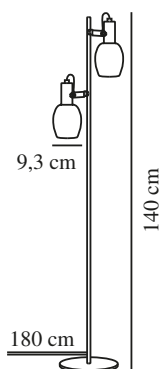

ARILD | FLOOR LAMP | BLACK

2312324003

nordlux®

Voltage (V): 220-240 Volt
 IP degree: IP20
 Maximum bulb wattage (W): 40W
 Class (Class 1, Class 2, Class 3):
 Class 2 (Double isolated)
 Socket type: E14
 Switch placement: On the cable
 Parallel connection: False

Primary material: Metal
 Secondary material: Glass
 Colour of the cable: Black
 Length of the cable (cm): 180
 Surface material of the cable:
 Textile
 Is the cable replaceable: False
 Colour: Black

Height (cm): 140
 Width (cm): 31
 Tube Diameter (cm): 1.56
 Shade Diameter (cm): 9.3
 Outdoor base dimension (cm):
 24.7
 Length (cm): 31
 Mount directly into insulation:
 False
 Turning Angle (°): 355

EAN: 5704924015793
 TUN: 2326256

Item Number: 2312324003
 Pcs Per Master Carton: 3
 Sales Box Height (cm): 52
 Sales Box Width(cm): 15
 Sales Box Depth (cm): 27
 Sales Box Volume m³ : 0.0211
 Product net weight (kg): 3.1