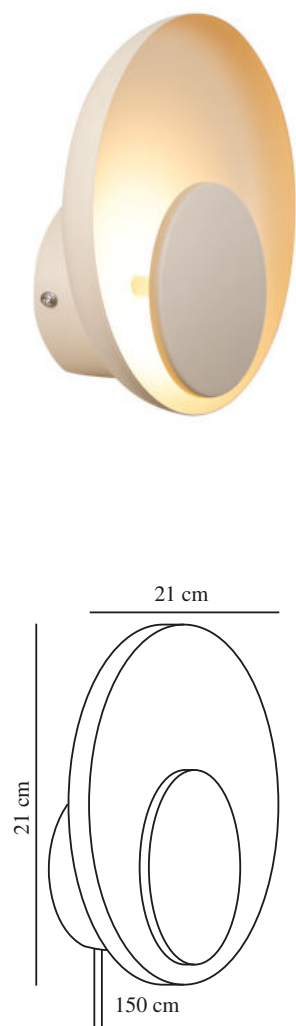

MARSI | WALL LIGHT | BEIGE

2312351009

nordlux®

Voltage (V): 220-240 Volt
 IP degree: IP20
 Class (Class 1, Class 2, Class 3):
 Class 2 (Double isolated)
 Socket type: LED Module
 Switch placement: On the cable
 Parallel connection: False

Primary material: Metal
 Secondary material: PMMA
 Colour of the cable: Black
 Length of the cable (cm): 150
 Surface material of the cable:
 Textile
 Is the cable replaceable: True
 Colour: Beige

Height (cm): 21
 Width (cm): 21
 Shade Diameter (cm): 21
 Length (cm): 21
 Mount directly into insulation:
 False

Brightness of light (Lumen): 160
 Colour temperature (Kelvin): 3000
 Ra-value : 80
 Lifetime (hours): 20000
 Energy class: E
 Actual watt (W): 7

- Elegant design providing a soft, diffused light • 3-step Moodmaker™ dimming on cable
- 5-year LED guarantee

Marsi is a small wall light that consists of two perfectly round shades. The light is reflected onto the back shade, creating a cosy and diffused light. Dim the light in three steps with the built-in Moodmaker™ function by flipping the switch on the cable.