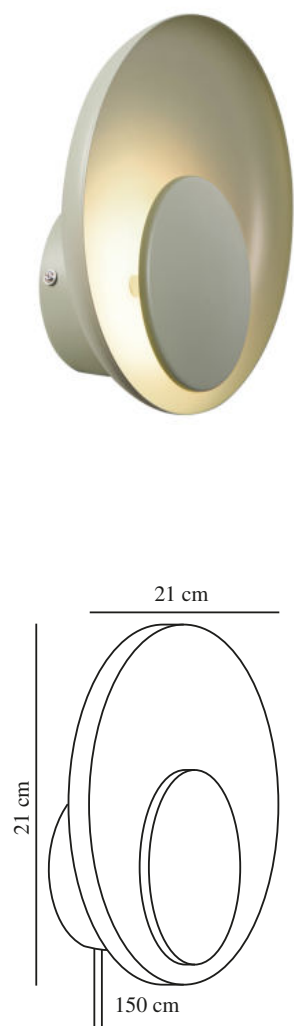

MARSI | WALL LIGHT | DUSTY GREEN

2312351023

nordlux®

Voltage (V): 220-240 Volt
 IP degree: IP20
 Class (Class 1, Class 2, Class 3):
 Class 2 (Double isolated)
 Socket type: LED Module
 Switch placement: On the cable
 Parallel connection: False

Primary material: Metal
 Secondary material: PMMA
 Colour of the cable: Black
 Length of the cable (cm): 150
 Surface material of the cable:
 Textile
 Is the cable replaceable: True
 Colour: Dusty green

Height (cm): 21
 Width (cm): 21
 Shade Diameter (cm): 21
 Length (cm): 21
 Mount directly into insulation:
 False

EAN: 5704924015830
 TUN: 2326336
 Item Number: 2312351023

Pcs Per Master Carton: 3
 Sales Box Height (cm): 22
 Sales Box Width (cm): 8
 Sales Box Depth (cm): 22
 Sales Box Volume m³ : 0.0039
 Product net weight (kg): 0.5

Brightness of light (Lumen): 110
 Colour temperature (Kelvin): 3000
 Ra-value : 80
 Lifetime (hours): 20000
 Energy class: E
 Actual watt (W): 7

- **Elegant design providing a soft, diffused light • 3-step Moodmaker™ dimming on cable**
- **5-year LED guarantee**