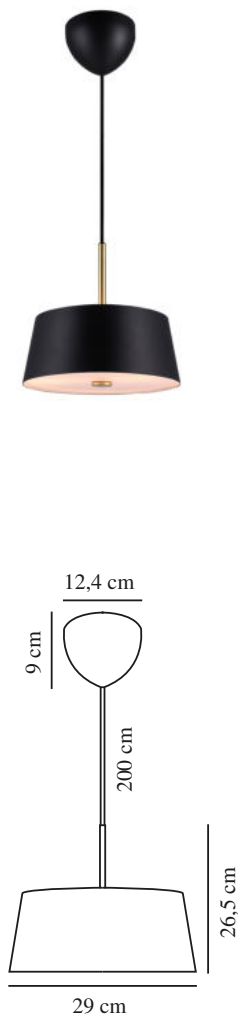

CLASI 30 | PENDANT | BLACK

2312603003

nordlux®

Voltage (V): 220-240 Volt
 IP degree: IP20
 Maximum bulb wattage (W):
 3x10W
 Class (Class 1, Class 2, Class 3):
 Class 2 (Double isolated)
 Socket type: E14
 Parallel connection: False

Primary material: Metal
 Secondary material: Plastic
 Colour of the cable: Black
 Length of the cable (cm): 200
 Surface material of the cable:
 Textile
 Is the cable replaceable: False
 Colour: Black

Height (cm): 26.5
 Width (cm): 29
 Tube Diameter (cm): 1.35
 Shade Diameter (cm): 29
 Length (cm): 29

EAN: 5704924015922
 TUN: 2326278
 Item Number: 2312603003
 Pcs Per Master Carton: 3

Sales Box Height (cm): 16.5
 Sales Box Width(cm): 32.5
 Sales Box Depth (cm): 32.5
 Sales Box Volume m³ : 0.0174
 Product net weight (kg): 1.6

- Classic and elegant design
- Elegant diffuser at both the top and bottom for a glare-free light

Clasi is a modern take on a classic lighting design. The black metal shade is an interesting contrast to the lightweight brass suspension. The wide shade provides you with a wide field of light, and diffusers at both the top and bottom ensure a pleasant, glare-free light.