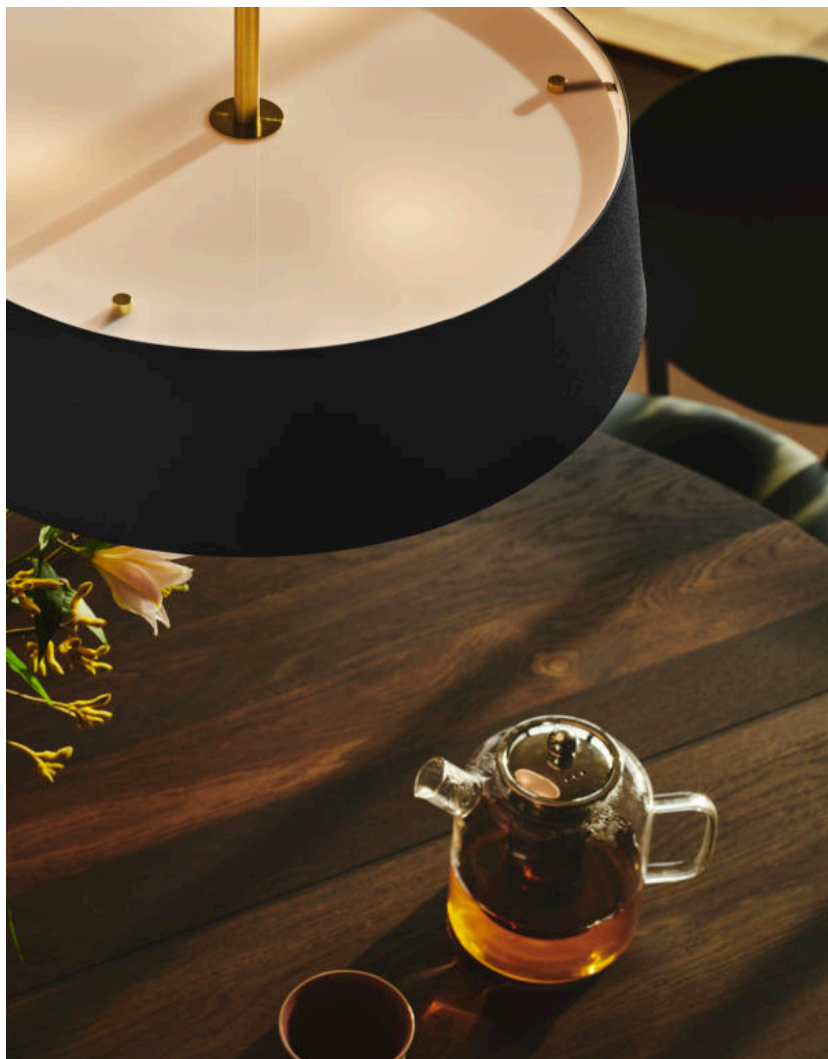

CLASI 45 | PENDANT | BLACK

2312623003

nordlux®

Voltage (V): 220-240 Volt
IP degree: IP20
Maximum bulb wattage (W):
3x15W
Class (Class 1, Class 2, Class 3):
Class 2 (Double isolated)
Socket type: E14
Parallel connection: False

Primary material: Metal
Secondary material: Plastic
Colour of the cable: Black
Length of the cable (cm): 200
Surface material of the cable:
Textile
Is the cable replaceable: False
Colour: Black

Height (cm): 26.5
Width (cm): 45
Tube Diameter (cm): 1.35
Shade Diameter (cm): 45
EAN: 5704924015939
TUN: 2326279
Item Number: 2312623003
Pcs Per Master Carton: 2

Sales Box Height (cm): 16.5
Sales Box Width(cm): 48.5
Sales Box Depth (cm): 48.5
Sales Box Volume m³ : 0.0388
Product net weight (kg): 4

- Classic and elegant design
- Elegant diffuser at both the top and bottom for a glare-free light

Clasi is a modern take on a classic lighting design. The black metal shade is an interesting contrast to the lightweight brass suspension. The wide shade provides you with a wide field of light, and diffusers at both the top and bottom ensure a pleasant, glare-free light.