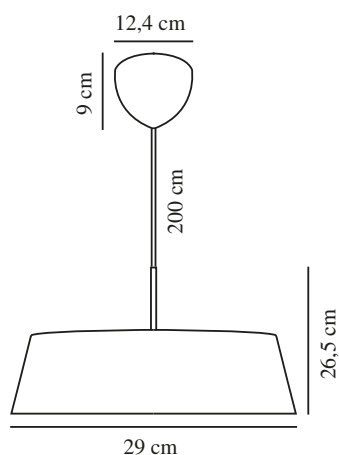

CLASI 45 | PENDANT | BLACK

2312623003

nordlux®

Voltage (V): 220-240 Volt
 IP degree: IP20
 Maximum bulb wattage (W):
 3x15W
 Class (Class 1, Class 2, Class 3):
 Class 2 (Double isolated)
 Socket type: E14
 Parallel connection: False

Primary material: Metal
 Secondary material: Plastic
 Colour of the cable: Black
 Length of the cable (cm): 200
 Surface material of the cable:
 Textile
 Is the cable replaceable: False
 Colour: Black

Height (cm): 26.5
 Width (cm): 45
 Tube Diameter (cm): 1.35
 Shade Diameter (cm): 45
 EAN: 5704924015939
 TUN: 2326279
 Item Number: 2312623003
 Pcs Per Master Carton: 2

Sales Box Height (cm): 16.5
 Sales Box Width(cm): 48.5
 Sales Box Depth (cm): 48.5
 Sales Box Volume m³ : 0.0388
 Product net weight (kg): 4