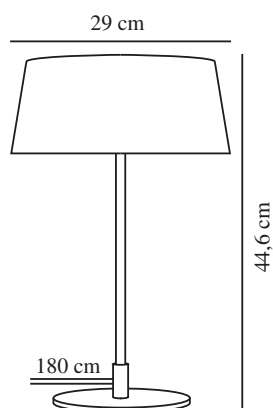

CLASI | TABLE LAMP | BLACK

2312645003

nordlux®

Voltage (V): 220-240 Volt
 IP degree: IP20
 Maximum bulb wattage (W):
 3x10W
 Class (Class 1, Class 2, Class 3):
 Class 2 (Double isolated)
 Socket type: E14
 Switch placement: On the cable
 Parallel connection: False

Primary material: Metal
 Secondary material: Plastic
 Colour of the cable: Black
 Length of the cable (cm): 180
 Surface material of the cable:
 Textile
 Is the cable replaceable: False
 Colour: Black

Height (cm): 44.6
 Width (cm): 29
 Tube Diameter (cm): 1.35
 Shade Diameter (cm): 29
 Outdoor base dimension (cm): 18
 Length (cm): 29

EAN: 5704924015946
 TUN: 2326255
 Item Number: 2312645003
 Pcs Per Master Carton: 3

Sales Box Height (cm): 18.5
 Sales Box Width(cm): 32.5
 Sales Box Depth (cm): 32.5
 Sales Box Volume m³ : 0.0195
 Product net weight (kg): 2.6

• Classic and elegant design • Elegant diffuser at both the top and bottom for a glare-free light