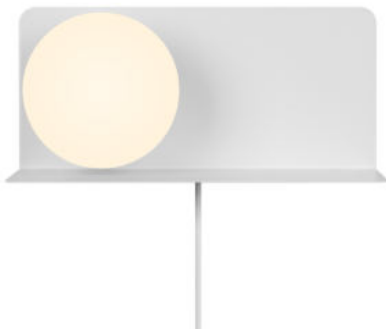

LILIBETH | WALL LIGHT | WHITE

2312931001

nordlux®

Voltage (V): 220-240 Volt
 IP degree: IP20
 Maximum bulb wattage (W): 25W
 Class (Class 1, Class 2, Class 3):
 Class 2 (Double isolated)
 Socket type: E14
 Switch placement: On the cable
 Parallel connection: False

Primary material: Metal
 Secondary material: Glass
 Colour of the cable: White
 Length of the cable (cm): 150
 Surface material of the cable:
 Plastic
 Is the cable replaceable: True
 Colour: White

Height (cm): 16
 Width (cm): 35
 Shade Diameter (cm): 15
 Length (cm): 35
 Mount directly into insulation:
 False

- Wall light and shelf in one • The opal glass shade provides a soft, diffused light
- Perfect in the children's room

Lilibeth is a lamp and shelf in one elegant design. Place it next to your bed or in the hallway to hold important necessities such as your phone, book or keys. The opal white glass dome ensures a pleasant, diffused light. Also perfect as a bedside light for the children's room to make your little ones feel safe during the night.

The glass in this lamp is mouth-blown and has been individually hand crafted. Due to this unique process, air bubbles may appear in the glass and the thickness of the glass can also vary. This gives the glass its character and vivid appearance.