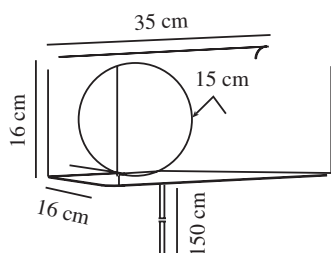

LILIBETH | WALL LIGHT | WHITE

2312931001

nordlux®

Voltage (V): 220-240 Volt
 IP degree: IP20
 Maximum bulb wattage (W): 25W
 Class (Class 1, Class 2, Class 3):
 Class 2 (Double isolated)
 Socket type: E14
 Switch placement: On the cable
 Parallel connection: False

Primary material: Metal
 Secondary material: Glass
 Colour of the cable: White
 Length of the cable (cm): 150
 Surface material of the cable:
 Plastic
 Is the cable replaceable: True
 Colour: White

Height (cm): 16
 Width (cm): 35
 Shade Diameter (cm): 15
 Length (cm): 35
 Mount directly into insulation:
 False

EAN: 5704924015991
 TUN: 2326315
 Item Number: 2312931001

Pcs Per Master Carton: 3
 Sales Box Height (cm): 36.5
 Sales Box Width(cm): 20.5
 Sales Box Depth (cm): 18.5
 Sales Box Volume m³ : 0.0138
 Product net weight (kg): 1.55