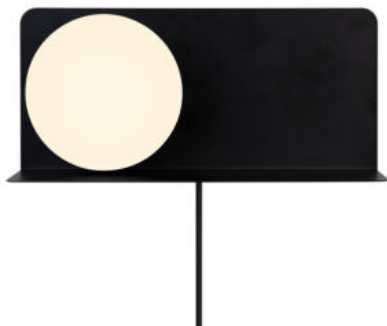

LILIBETH | WALL LIGHT | BLACK

2312931003

nordlux®

Voltage (V): 220-240 Volt
 IP degree: IP20
 Maximum bulb wattage (W): 25W
 Class (Class 1, Class 2, Class 3):
 Class 2 (Double isolated)
 Socket type: E14
 Switch placement: On the cable
 Parallel connection: False

Primary material: Metal
 Secondary material: Glass
 Colour of the cable: Black
 Length of the cable (cm): 150
 Surface material of the cable:
 Plastic
 Is the cable replaceable: True
 Colour: Black

Height (cm): 16
 Width (cm): 35
 Shade Diameter (cm): 15
 Length (cm): 35
 Mount directly into insulation:
 False

- Wall light and shelf in one
- The opal glass shade provides a soft, diffused light
- Perfect in the children's room

Lilibeth is a lamp and shelf in one elegant design. Place it next to your bed or in the hallway to hold important necessities such as your phone, book or keys. The opal white glass shade ensures a pleasant, diffused light. Also perfect as a bedside light for the children's room to make your little ones feel safe during the night.

The glass in this lamp is mouth-blown and has been individually hand crafted. Due to this unique process, air bubbles may appear in the glass and the thickness of the glass can also vary. This gives the glass its character and vivid appearance.