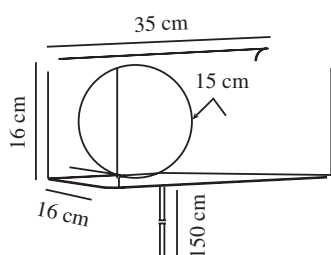

LILIBETH | WALL LIGHT | BLACK

2312931003

nordlux®

Voltage (V): 220-240 Volt
 IP degree: IP20
 Maximum bulb wattage (W): 25W
 Class (Class 1, Class 2, Class 3):
 Class 2 (Double isolated)
 Socket type: E14
 Switch placement: On the cable
 Parallel connection: False

Primary material: Metal
 Secondary material: Glass
 Colour of the cable: Black
 Length of the cable (cm): 150
 Surface material of the cable:
 Plastic
 Is the cable replaceable: True
 Colour: Black

Height (cm): 16
 Width (cm): 35
 Shade Diameter (cm): 15
 Length (cm): 35
 Mount directly into insulation:
 False

EAN: 5704924016028
 TUN: 2326319
 Item Number: 2312931003

Pcs Per Master Carton: 3
 Sales Box Height (cm): 36.5
 Sales Box Width(cm): 20.5
 Sales Box Depth (cm): 18.5
 Sales Box Volume m³ : 0.0138
 Product net weight (kg): 1.55