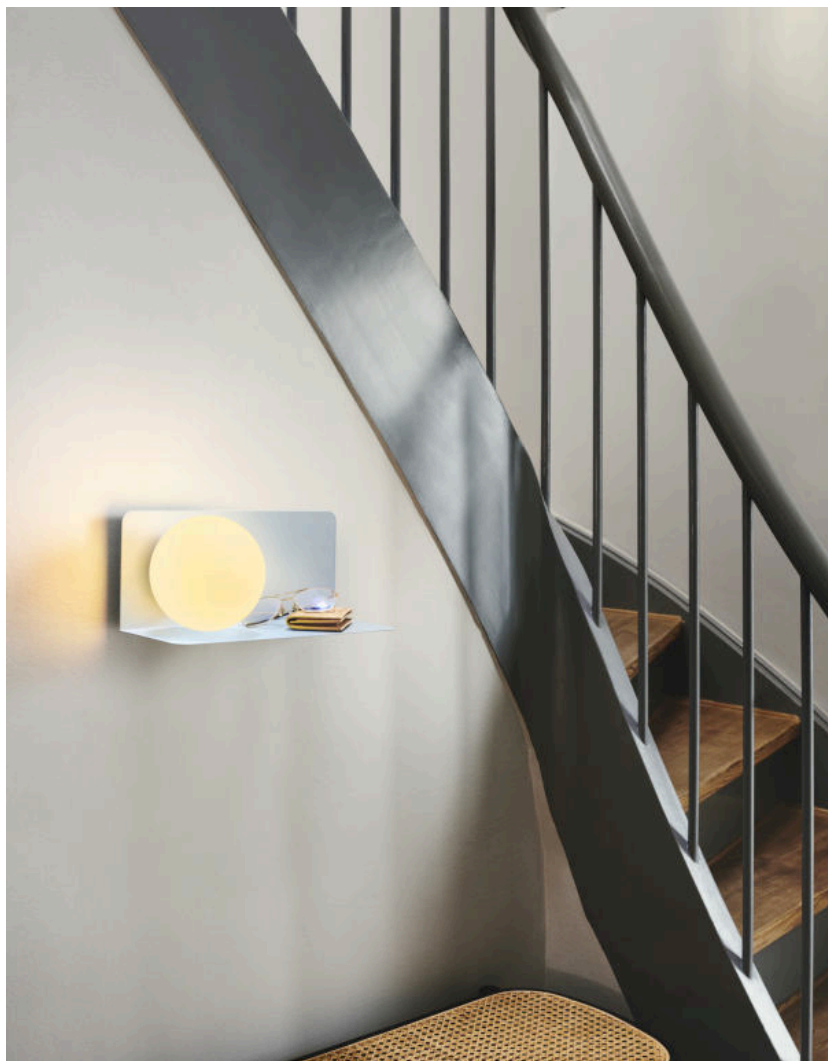

LILIBETH | WALL LIGHT | BLUE

2312931006

nordlux®

Voltage (V): 220-240 Volt
 IP degree: IP20
 Maximum bulb wattage (W): 25W
 Class (Class 1, Class 2, Class 3):
 Class 2 (Double isolated)
 Socket type: E14
 Switch placement: On the cable
 Parallel connection: False

Primary material: Metal
 Secondary material: Glass
 Colour of the cable: White
 Length of the cable (cm): 150
 Surface material of the cable:
 Plastic
 Is the cable replaceable: True
 Colour: Blue

Height (cm): 16
 Width (cm): 35
 Shade Diameter (cm): 15
 Length (cm): 35
 Mount directly into insulation:
 False

- Wall light and shelf in one • The opal glass shade provides a soft, diffused light
- Perfect in the children's room

Lilibeth is a lamp and shelf in one elegant design. Place it next to your bed or in the hallway to hold important necessities such as your phone, book or keys. The opal white glass dome ensures a pleasant, diffused light. Also perfect as a bedside light for the children's room to make your little ones feel safe during the night.

The glass in this lamp is mouth-blown and has been individually hand crafted. Due to this unique process, air bubbles may appear in the glass and the thickness of the glass can also vary. This gives the glass its character and vivid appearance.