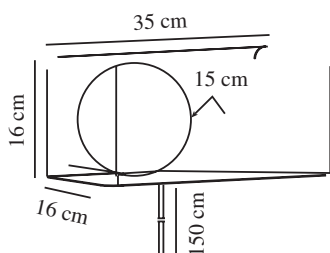

LILIBETH | WALL LIGHT | BLUE

2312931006

nordlux®

Voltage (V): 220-240 Volt
 IP degree: IP20
 Maximum bulb wattage (W): 25W
 Class (Class 1, Class 2, Class 3):
 Class 2 (Double isolated)
 Socket type: E14
 Switch placement: On the cable
 Parallel connection: False

Primary material: Metal
 Secondary material: Glass
 Colour of the cable: White
 Length of the cable (cm): 150
 Surface material of the cable:
 Plastic
 Is the cable replaceable: True
 Colour: Blue

Height (cm): 16
 Width (cm): 35
 Shade Diameter (cm): 15
 Length (cm): 35
 Mount directly into insulation:
 False

EAN: 5704924016011
 TUN: 2326316
 Item Number: 2312931006

Pcs Per Master Carton: 3
 Sales Box Height (cm): 36.5
 Sales Box Width(cm): 20.5
 Sales Box Depth (cm): 18.5
 Sales Box Volume m³ : 0.0138
 Product net weight (kg): 1.55