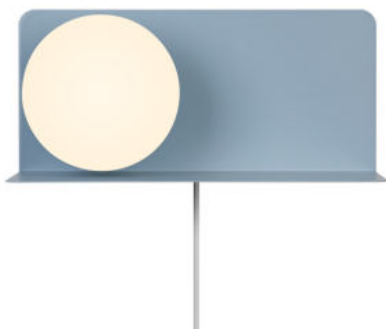

LILIBETH | WALL LIGHT | BLUE

2312931006

nordlux®

Voltage (V): 220-240 Volt
 IP degree: IP20
 Maximum bulb wattage (W): 25W
 Class (Class 1, Class 2, Class 3):
 Class 2 (Double isolated)
 Socket type: E14
 Switch placement: On the cable
 Parallel connection: False

Primary material: Metal
 Secondary material: Glass
 Colour of the cable: White
 Length of the cable (cm): 150
 Surface material of the cable:
 Plastic
 Is the cable replaceable: True
 Colour: Blue

Height (cm): 16
 Width (cm): 35
 Shade Diameter (cm): 15
 Length (cm): 35
 Mount directly into insulation:
 False

- Wall light and shelf in one • The opal glass shade provides a soft, diffused light
- Perfect in the children's room

Lilibeth is a lamp and shelf in one elegant design. Place it next to your bed or in the hallway to hold important necessities such as your phone, book or keys. The opal white glass dome ensures a pleasant, diffused light. Also perfect as a bedside light for the children's room to make your little ones feel safe during the night.

The glass in this lamp is mouth-blown and has been individually hand crafted. Due to this unique process, air bubbles may appear in the glass and the thickness of the glass can also vary. This gives the glass its character and vivid appearance.