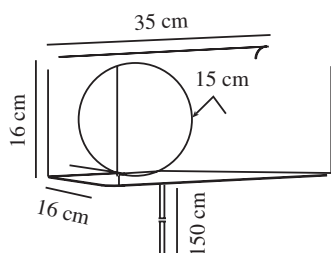

LILIBETH | WALL LIGHT | BROWN

2312931018

nordlux®

Voltage (V): 220-240 Volt
 IP degree: IP20
 Maximum bulb wattage (W): 25W
 Class (Class 1, Class 2, Class 3):
 Class 2 (Double isolated)
 Socket type: E14
 Switch placement: On the cable
 Parallel connection: False

Primary material: Metal
 Secondary material: Glass
 Colour of the cable: White
 Length of the cable (cm): 150
 Surface material of the cable:
 Plastic
 Is the cable replaceable: True
 Colour: Brown

Height (cm): 16
 Width (cm): 35
 Shade Diameter (cm): 15
 Length (cm): 35
 Mount directly into insulation:
 False

EAN: 5704924016004
 TUN: 2326317
 Item Number: 2312931018

Pcs Per Master Carton: 3
 Sales Box Height (cm): 36.5
 Sales Box Width(cm): 20.5
 Sales Box Depth (cm): 18.5
 Sales Box Volume m³ : 0.0138
 Product net weight (kg): 1.55