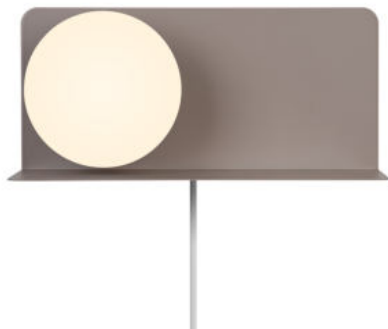

LILIBETH | WALL LIGHT | BROWN

2312931018

nordlux®

Voltage (V): 220-240 Volt
 IP degree: IP20
 Maximum bulb wattage (W): 25W
 Class (Class 1, Class 2, Class 3):
 Class 2 (Double isolated)
 Socket type: E14
 Switch placement: On the cable
 Parallel connection: False

Primary material: Metal
 Secondary material: Glass
 Colour of the cable: White
 Length of the cable (cm): 150
 Surface material of the cable:
 Plastic
 Is the cable replaceable: True
 Colour: Brown

Height (cm): 16
 Width (cm): 35
 Shade Diameter (cm): 15
 Length (cm): 35
 Mount directly into insulation:
 False

- Wall light and shelf in one • The opal glass shade provides a soft, diffused light
- Perfect in the children's room

Lilibeth is a lamp and shelf in one elegant design. Place it next to your bed or in the hallway to hold important necessities such as your phone, book or keys. The opal white glass shade ensures a pleasant, diffused light. Also perfect as a bedside light for the children's room to make your little ones feel safe during the night.

The glass in this lamp is mouth-blown and has been individually hand crafted. Due to this unique process, air bubbles may appear in the glass and the thickness of the glass can also vary. This gives the glass its character and vivid appearance.