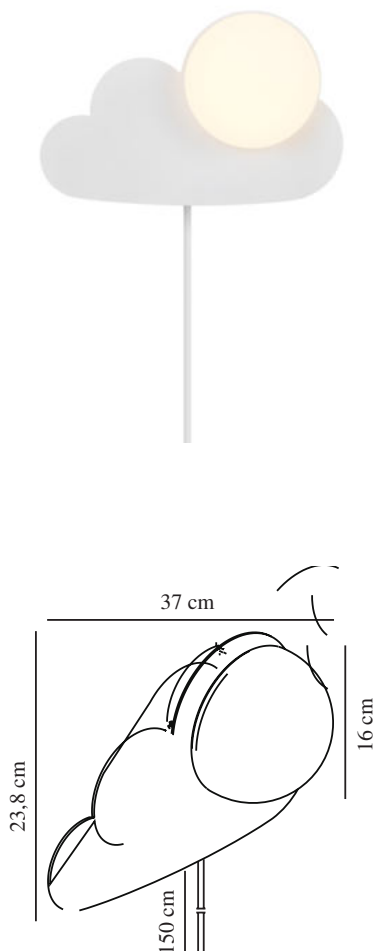

SKYKU CLOUD | WALL LIGHT | WHITE

2312971001

nordlux®

Voltage (V): 220-240 Volt
 IP degree: IP20
 Maximum bulb wattage (W): 25W
 Class (Class 1, Class 2, Class 3):
 Class 2 (Double isolated)
 Socket type: E14
 Switch placement: On the cable
 Parallel connection: False

Primary material: Plastic
 Secondary material: Glass
 Colour of the cable: White
 Length of the cable (cm): 150
 Surface material of the cable:
 Plastic
 Is the cable replaceable: True
 Colour: White

Height (cm): 23.8
 Width (cm): 37
 Shade Diameter (cm): 16
 Outdoor base dimension (cm): 12
 Length (cm): 37
 Mount directly into insulation:
 False

EAN: 5704924016042
 TUN: 2326344
 Item Number: 2312971001

Pcs Per Master Carton: 3
 Sales Box Height (cm): 40
 Sales Box Width(cm): 27.5
 Sales Box Depth (cm): 17.5
 Sales Box Volume m³ : 0.0192
 Product net weight (kg): 0.6

The glass in this lamp is mouth-blown and has been individually hand crafted. Due to this unique process, air bubbles may appear in the glass and the thickness of the glass can also vary. This gives the glass its character and vivid appearance.