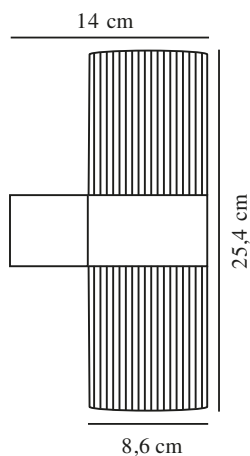

KYKLOP RIPPLE | WALL LIGHT | BLACK

2318051003

nordlux®

Voltage (V): 220-240 Volt
IP degree: IP54
Maximum bulb wattage (W):
2x25W
Class (Class 1, Class 2, Class 3):
Class 1 (Earth contact)
Socket type: GU10
Parallel connection: True

Height (cm): 25.4
Width (cm): 8.6
Shade Diameter (cm): 8.6
Outdoor base dimension (cm): 8.6
Length (cm): 8.6
Projection (cm): 14.1
Mount directly into insulation:
False

Sales Box Height (cm): 26.5
Sales Box Width(cm): 14.5
Sales Box Depth (cm): 9.5
Sales Box Volume m³ : 0.0037
Product net weight (kg): 0.935

Primary material: Aluminium
Secondary material: Glass
Colour: Black

EAN: 5704924015502
TUN: 2323183
Item Number: 2318051003
Pcs Per Master Carton: 3

• Beautiful, rippled surface • Parallel connection possible

Kyklop Ripple is a modern and elegant wall light designed by Danish design duo Says Who. Light is cast both upwards and downwards, creating an interesting lighting effect on the wall. Made from black metal with a beautiful rippled surface.