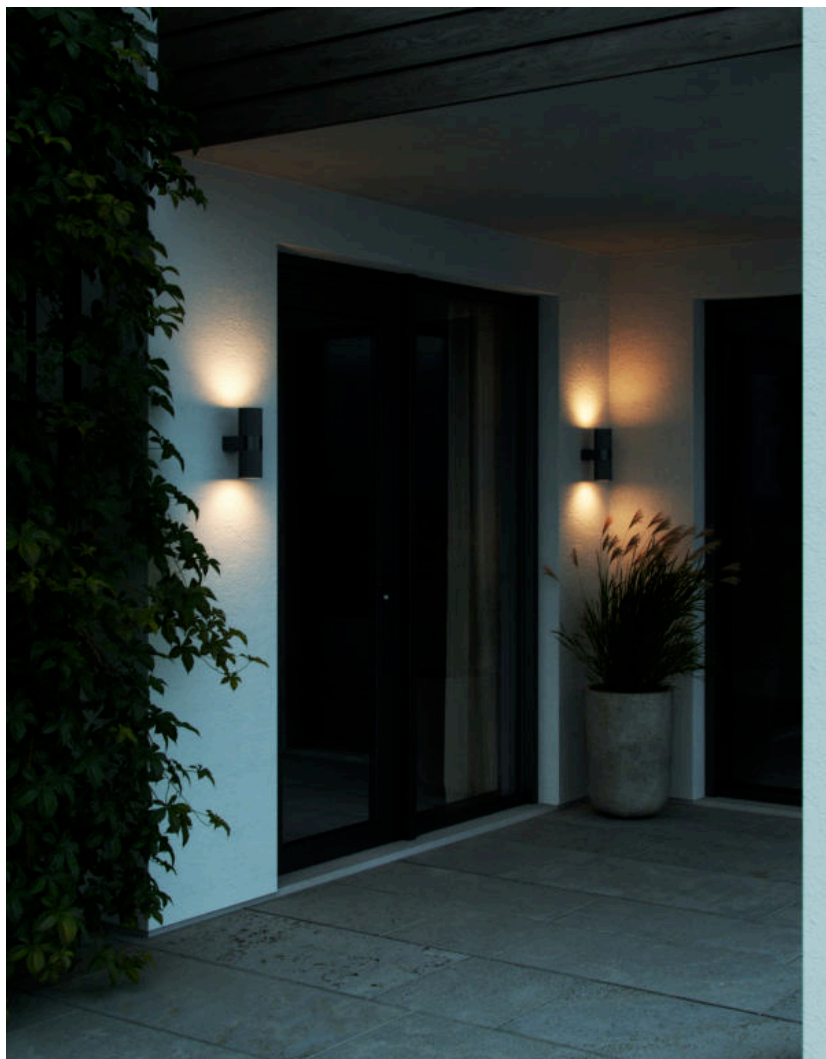

KYKLOP RIPPLE | WALL LIGHT | BLACK

2318051003

nordlux®

Voltage (V): 220-240 Volt
IP degree: IP54
Maximum bulb wattage (W):
2x25W
Class (Class 1, Class 2, Class 3):
Class 1 (Earth contact)
Socket type: GU10
Parallel connection: True

Height (cm): 25.4
Width (cm): 8.6
Shade Diameter (cm): 8.6
Outdoor base dimension (cm): 8.6
Length (cm): 8.6
Projection (cm): 14.1
Mount directly into insulation:
False

Sales Box Height (cm): 26.5
Sales Box Width(cm): 14.5
Sales Box Depth (cm): 9.5
Sales Box Volume m³ : 0.0037
Product net weight (kg): 0.935

Primary material: Aluminium
Secondary material: Glass
Colour: Black

EAN: 5704924015502
TUN: 2323183
Item Number: 2318051003
Pcs Per Master Carton: 3

• Beautiful, rippled surface • Parallel connection possible

Kyklop Ripple is a modern and elegant wall light designed by Danish design duo Says Who. Light is cast both upwards and downwards, creating an interesting lighting effect on the wall. Made from black metal with a beautiful rippled surface.