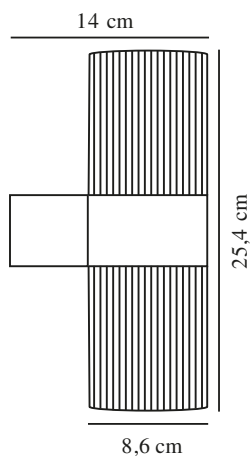

KYKLOP RIPPLE | WALL LIGHT | RUSTY

2318051009

nordlux®

Voltage (V): 220-240 Volt
 IP degree: IP54
 Maximum bulb wattage (W):
 2x25W
 Class (Class 1, Class 2, Class 3):
 Class 1 (Earth contact)
 Socket type: GU10
 Parallel connection: True

Height (cm): 25.4
 Width (cm): 8.6
 Shade Diameter (cm): 8.6
 Outdoor base dimension (cm): 8.6
 Length (cm): 8.6
 Projection (cm): 14.1
 Mount directly into insulation:
 False

Sales Box Height (cm): 26.5
 Sales Box Width (cm): 14.5
 Sales Box Depth (cm): 9.5
 Sales Box Volume m³ : 0.0037
 Product net weight (kg): 0.935

Primary material: Aluminium
 Secondary material: Glass
 Colour: Rusty

EAN: 5704924015519
 TUN: 2323182
 Item Number: 2318051009
 Pcs Per Master Carton: 3

• Beautiful, rippled surface • Parallel connection possible

Kyklop Ripple is a modern and elegant wall light designed by Danish design duo Says Who. Light is cast both upwards and downwards, creating an interesting lighting effect on the wall. Made from brown metal with a beautiful rippled surface.