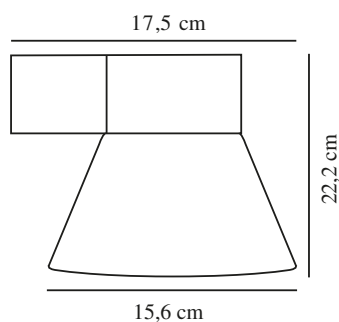

KYKLOP CONE | WALL LIGHT | BLACK

2318071003

nordlux[®]

Voltage (V): 220-240 Volt
 IP degree: IP54
 Maximum bulb wattage (W): 25W
 Class (Class 1, Class 2, Class 3):
 Class 1 (Earth contact)
 Socket type: GU10
 Parallel connection: True

Height (cm): 13.4
 Width (cm): 15.6
 Shade Diameter (cm): 15.6
 Outdoor base dimension (cm): 8.6
 Projection (cm): 17.6
 Mount directly into insulation:
 False

Sales Box Height (cm): 14
 Sales Box Width(cm): 18
 Sales Box Depth (cm): 16.5
 Sales Box Volume m³ : 0.0042
 Product net weight (kg): 0.711