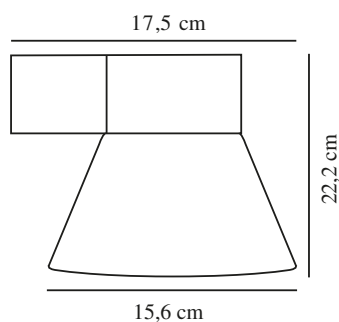

KYKLOP CONE | WALL LIGHT | RUSTY

2318071009

nordlux®

Voltage (V): 220-240 Volt
 IP degree: IP54
 Maximum bulb wattage (W): 25W
 Class (Class 1, Class 2, Class 3):
 Class 1 (Earth contact)
 Socket type: GU10
 Parallel connection: True

Height (cm): 13.4
 Width (cm): 15.6
 Shade Diameter (cm): 15.6
 Outdoor base dimension (cm): 8.6
 Projection (cm): 17.6
 Mount directly into insulation:
 False

Sales Box Height (cm): 14
 Sales Box Width(cm): 18
 Sales Box Depth (cm): 16.5
 Sales Box Volume m³ : 0.0042
 Product net weight (kg): 0.711