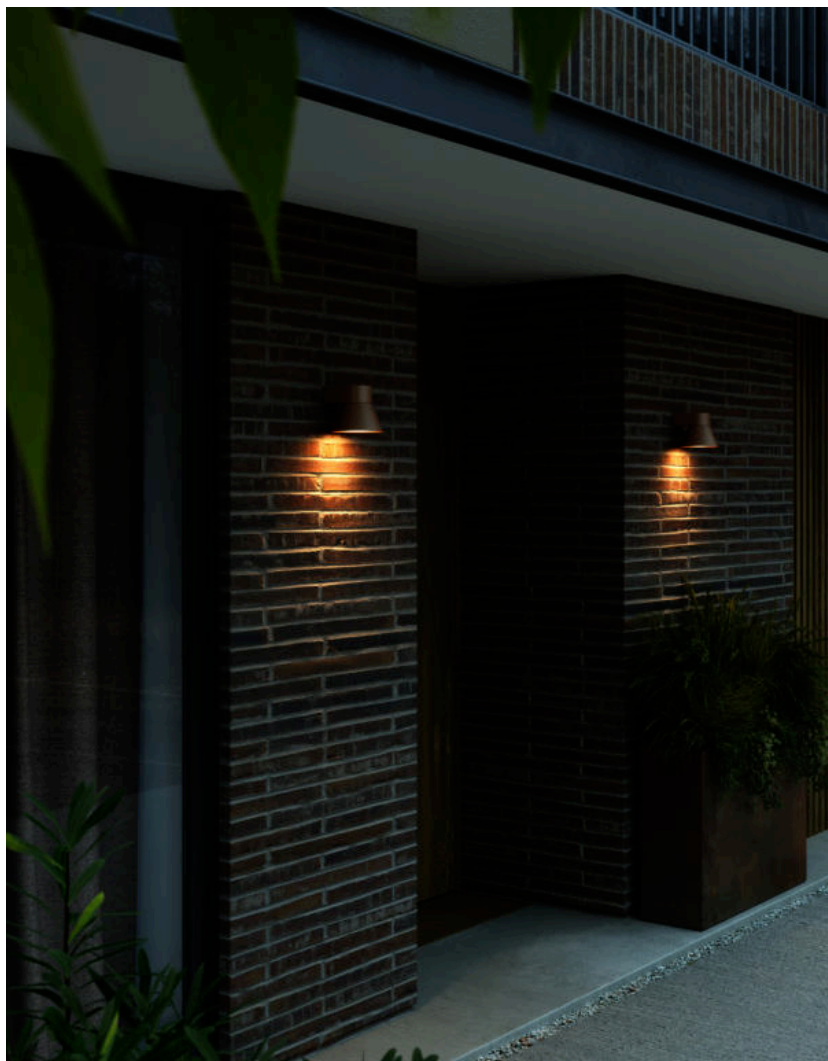

KYKLOP CONE | WALL LIGHT | RUSTY

2318071009

nordlux®

Voltage (V): 220-240 Volt
 IP degree: IP54
 Maximum bulb wattage (W): 25W
 Class (Class 1, Class 2, Class 3):
 Class 1 (Earth contact)
 Socket type: GU10
 Parallel connection: True

Height (cm): 13.4
 Width (cm): 15.6
 Shade Diameter (cm): 15.6
 Outdoor base dimension (cm): 8.6
 Projection (cm): 17.6
 Mount directly into insulation:
 False

Sales Box Height (cm): 14
 Sales Box Width(cm): 18
 Sales Box Depth (cm): 16.5
 Sales Box Volume m³ : 0.0042
 Product net weight (kg): 0.711

Kyklop Cone is a classic wall light by Danish design duo Says Who, with a conical shade and a decorative downward facing light. This light looks beautiful on its own, but you can also place multiple lights together to create an interesting lighting effect.