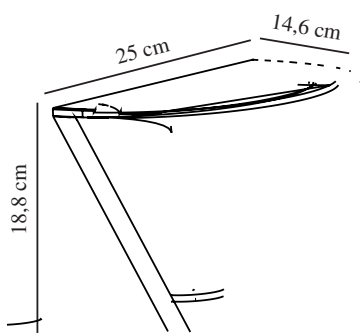

NOORSTAD | WALL LIGHT | BLACK

2318171003

nordlux®

Voltage (V): 220-240 Volt
 IP degree: IP44
 Maximum bulb wattage (W): 25W
 Class (Class 1, Class 2, Class 3):
 Class 2 (Double isolated)
 Socket type: E27
 Parallel connection: True

Height (cm): 18.8
 Width (cm): 25
 Projection (cm): 14.6
 EAN: 5704924015571
 TUN: 2323189
 Item Number: 2318171003

Pcs Per Master Carton: 3
 Sales Box Height (cm): 20
 Sales Box Width(cm): 27
 Sales Box Depth (cm): 16.5
 Sales Box Volume m³ : 0.0089
 Product net weight (kg): 0.448