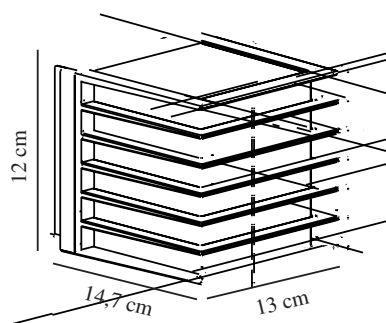

FLUCTUS 13 | WALL LIGHT | BLACK

2318211003

nordlux®

Voltage (V): 220-240 Volt
IP degree: IP44
Maximum bulb wattage (W): 15W
Class (Class 1, Class 2, Class 3):
Class 1 (Earth contact)
Socket type: E27
Parallel connection: False

Primary material: Metal
Secondary material: Plastic
Colour: Black

Height (cm): 12
Width (cm): 13
Length (cm): 13
Projection (cm): 14.7

EAN: 5704924015595
TUN: 2323191
Item Number: 2318211003

Pcs Per Master Carton: 3
Sales Box Height (cm): 15.5
Sales Box Width (cm): 14
Sales Box Depth (cm): 13
Sales Box Volume m³ : 0.0028
Product net weight (kg): 0.79

- Architectural design • Pleasant diffused light
- Parallel connection possible

Fluctus is a modern, almost cubist outdoor lighting design. The square, streamlined design with metal slats will complement most contemporary homes and provide a soft, diffused light next to the front door, terrace or garage.