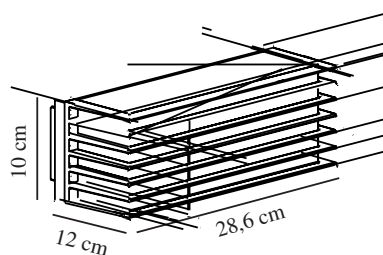

FLUCTUS 28 | WALL LIGHT | BLACK

2318231003

nordlux®

Voltage (V): 220-240 Volt

IP degree: IP44

Maximum bulb wattage (W):
2x15W

Class (Class 1, Class 2, Class 3):

Class 1 (Earth contact)

Socket type: E27

Parallel connection: False

Height (cm): 10

Width (cm): 28.6

Projection (cm): 12

EAN: 5704924015601

TUN: 2323192

Item Number: 2318231003

Pcs Per Master Carton: 3

Sales Box Height (cm): 14

Sales Box Width(cm): 30.5

Sales Box Depth (cm): 12

Sales Box Volume m³ : 0.0051

Product net weight (kg): 1.18

Primary material: Metal

Secondary material: Plastic

Colour: Black

- Architectural design • Pleasant diffused light
- Parallel connection possible

Fluctus is a modern, almost cubist outdoor lighting design. The square, streamlined design with metal slats will complement most contemporary homes and provide a soft, diffused light next to the front door, terrace or garage.