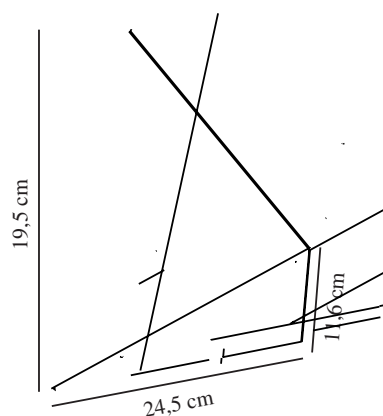

KONIT | WALL LIGHT | BLACK

2320651003

nordlux®

Voltage (V): 220-240 Volt
 IP degree: IP44
 Maximum bulb wattage (W): 10W
 Class (Class 1, Class 2, Class 3):
 Class 2 (Double isolated)
 Socket type: GU10
 Parallel connection: False

Height (cm): 19.5
 Width (cm): 24.5
 Projection (cm): 11.6
 EAN: 5704924014819
 TUN: 2310361
 Item Number: 2320651003

Pcs Per Master Carton: 3
 Sales Box Height (cm): 14.5
 Sales Box Width(cm): 28.5
 Sales Box Depth (cm): 24
 Sales Box Volume m³ : 0.0099
 Product net weight (kg): 0.265

Primary material: Plastic
 Secondary material: Plastic
 Colour: Black

- Architectural design
- Durable material that is well-suited for harsh weather
- Prevents light pollution

Konit has a sharp and geometric design with a triangle shade that elegantly diffuses the light downwards. The design language is modern and unique, making this outdoor lamp interesting to look at from all angles.