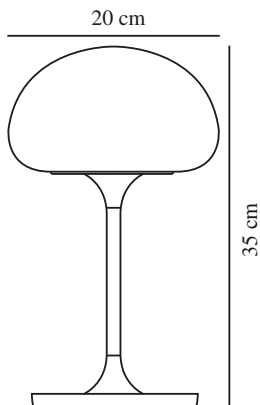

SPONGE ON A STICK | BATTERY LIGHT | BLACK

nordlux®

2320715003

IP degree: IP44
 Class (Class 1, Class 2, Class 3):
 Class 3 (12V)
 Socket type: LED Module
 Switch placement: On the base
 Parallel connection: False

Primary material: Plastic
 Secondary material: Metal
 Colour of the cable: Black
 Length of the cable (cm): 150
 Surface material of the cable:
 Plastic
 Colour: Black

Height (cm): 35
 Width (cm): 20
 Shade Diameter (cm): 20
 Length (cm): 20

EAN: 5704924014956
 TUN: 2310412
 Item Number: 2320715003
 Pcs Per Master Carton: 3
 Sales Box Height (cm): 36
 Sales Box Width (cm): 20.5

Sales Box Depth (cm): 20.5
 Sales Box Volume m³: 0.0151
 Product net weight (kg): 1